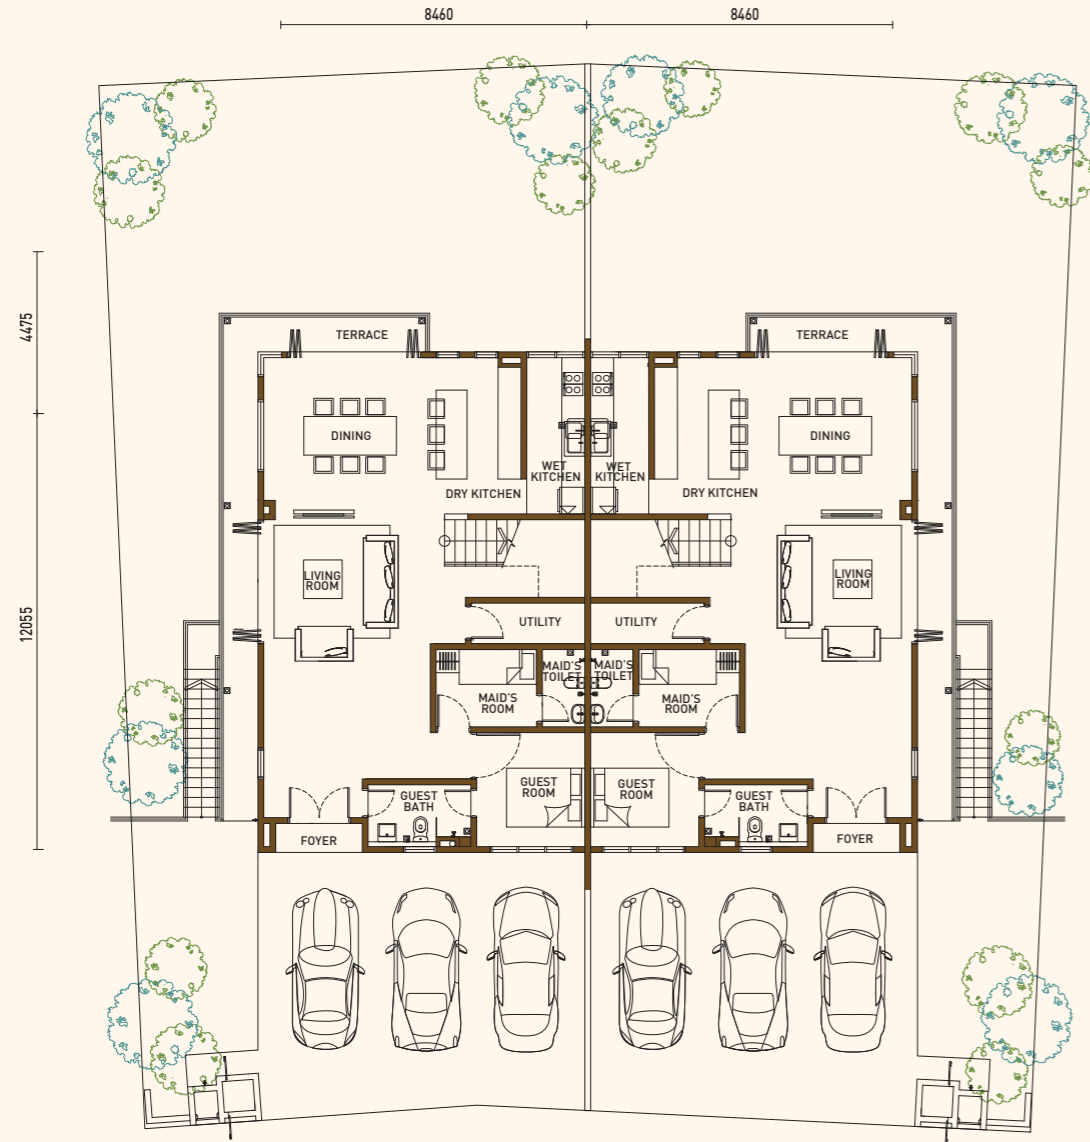

TYPE
A&A1

LAND SIZE

40'X80'

BUILD-UP

3,655sq.ft

BEDROOMS

5+2

BATHS

6

CARPARKS

3

TYPE A & A1

Ground Floor

Second Floor

First Floor

TYPE
B&B1

LAND SIZE

40'X80'

BUILD-UP

3,879sq.ft

BEDROOMS

5+2

BATHS

6

CARPARKS

3

TYPE B & B1

Ground Floor

Second Floor

First Floor