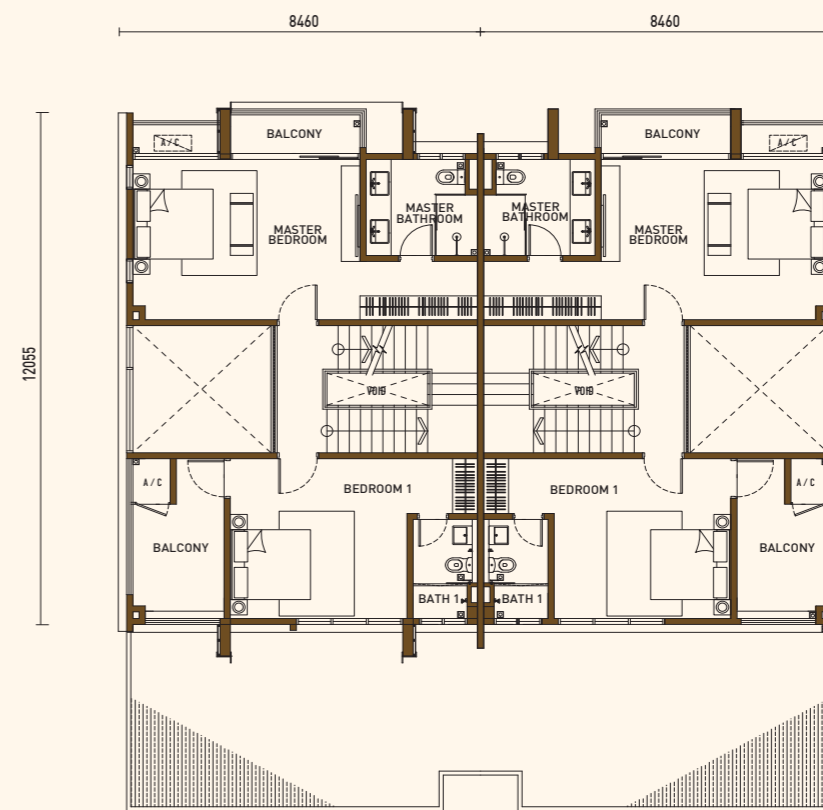

TYPE
A&A1

LAND SIZE

40'X80'

BUILD-UP

3,655sq.ft

BEDROOMS

5+2

BATHS

6

CARPARKS

3

TYPE A & A1

Ground Floor

Second Floor

First Floor

TYPE
B&B1

LAND SIZE

40'X80'

BUILD-UP

3,879sq.ft

BEDROOMS

5+2

BATHS

6

CARPARKS

3

TYPE B & B1

Ground Floor

Second Floor

First Floor