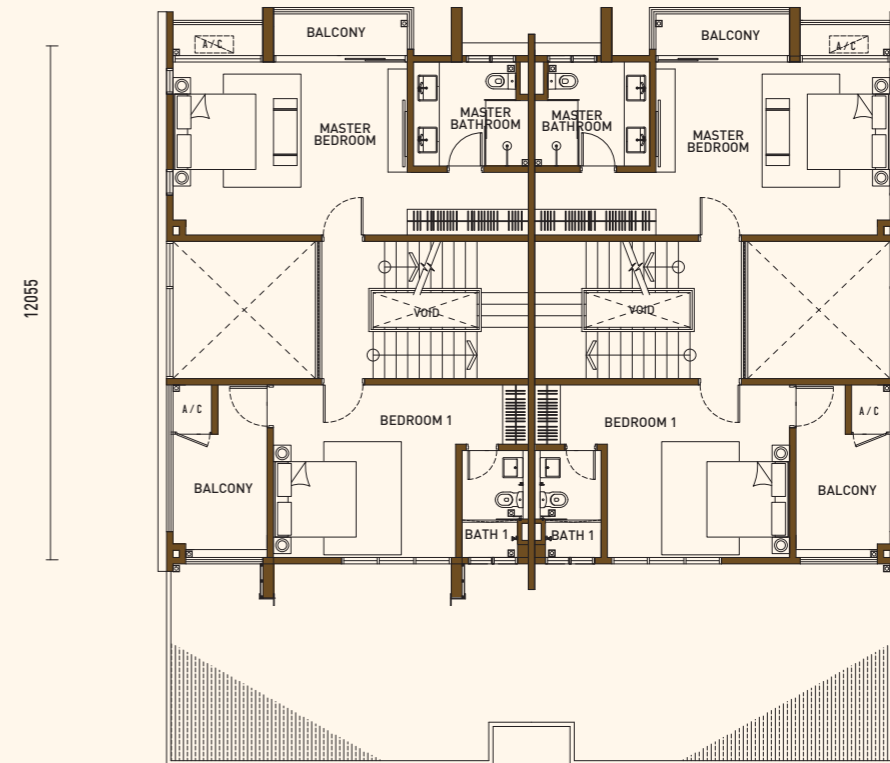

TYPE
A&A1

LAND SIZE

40'X80'

BUILD-UP

3,655sq.ft

BEDROOMS

5+2

BATHS

6

CARPARKS

3

TYPE A & A1

Ground Floor

Second Floor

First Floor

TYPE
B&B1

LAND SIZE

40'X80'

BUILD-UP

3,879sq.ft

BEDROOMS

5+2

BATHS

6

CARPARKS

3

TYPE B & B1

Ground Floor

Second Floor

First Floor