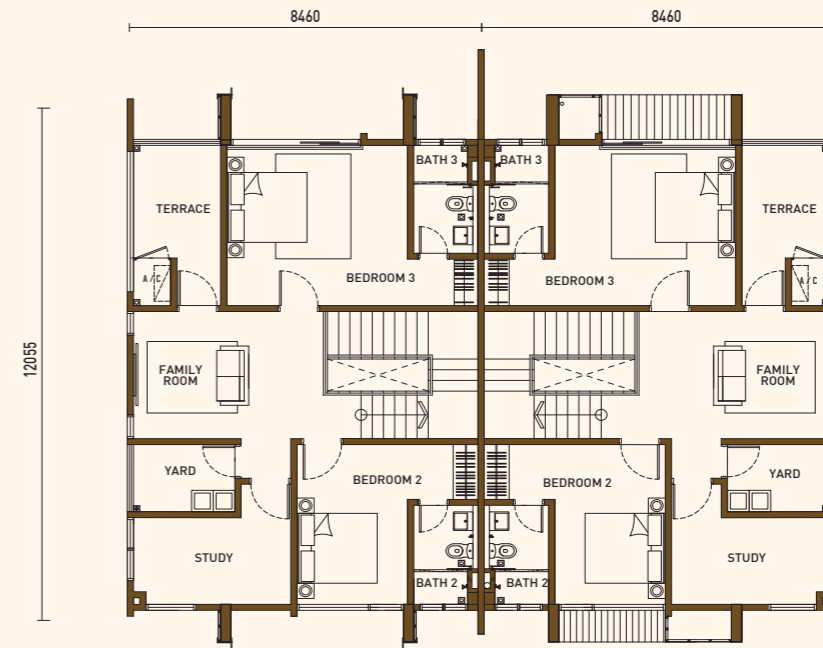

TYPE
A&A1

LAND SIZE

40'X80'

BUILD-UP

3,655sq.ft

BEDROOMS

5+2

BATHS

6

CARPARKS

3

TYPE A & A1

Ground Floor

Second Floor

First Floor

TYPE
B&B1

LAND SIZE

40'X80'

BUILD-UP

3,879sq.ft

BEDROOMS

5+2

BATHS

6

CARPARKS

3

TYPE B & B1

Ground Floor

Second Floor

First Floor