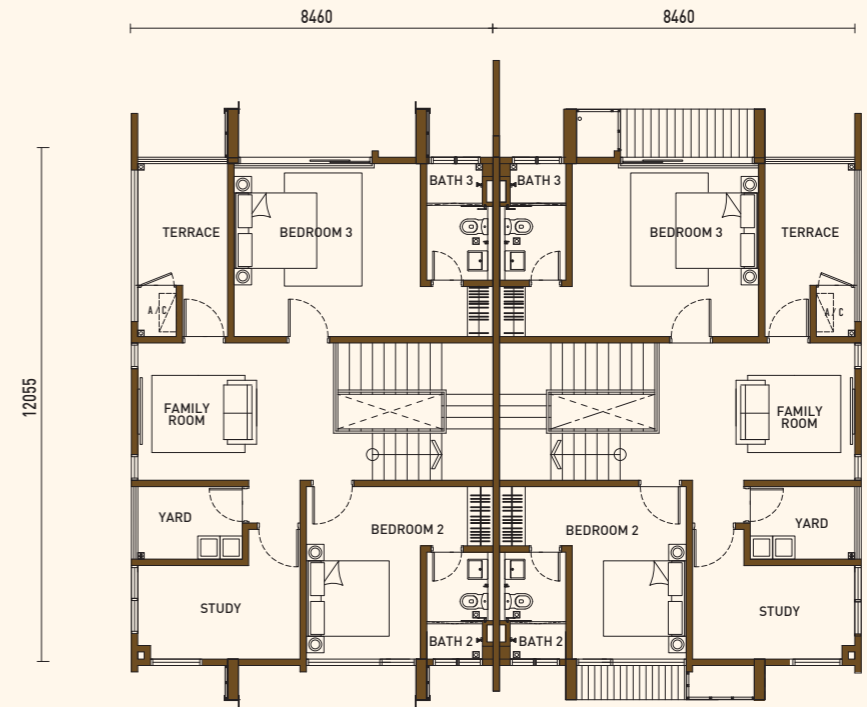

TYPE
A&A1

LAND SIZE

40'X80'

BUILD-UP

3,655sq.ft

BEDROOMS

5+2

BATHS

6

CARPARKS

3

TYPE A & A1

Ground Floor

Second Floor

First Floor

TYPE
B&B1

LAND SIZE

40'X80'

BUILD-UP

3,879sq.ft

BEDROOMS

5+2

BATHS

6

CARPARKS

3

TYPE B & B1

Ground Floor

Second Floor

First Floor