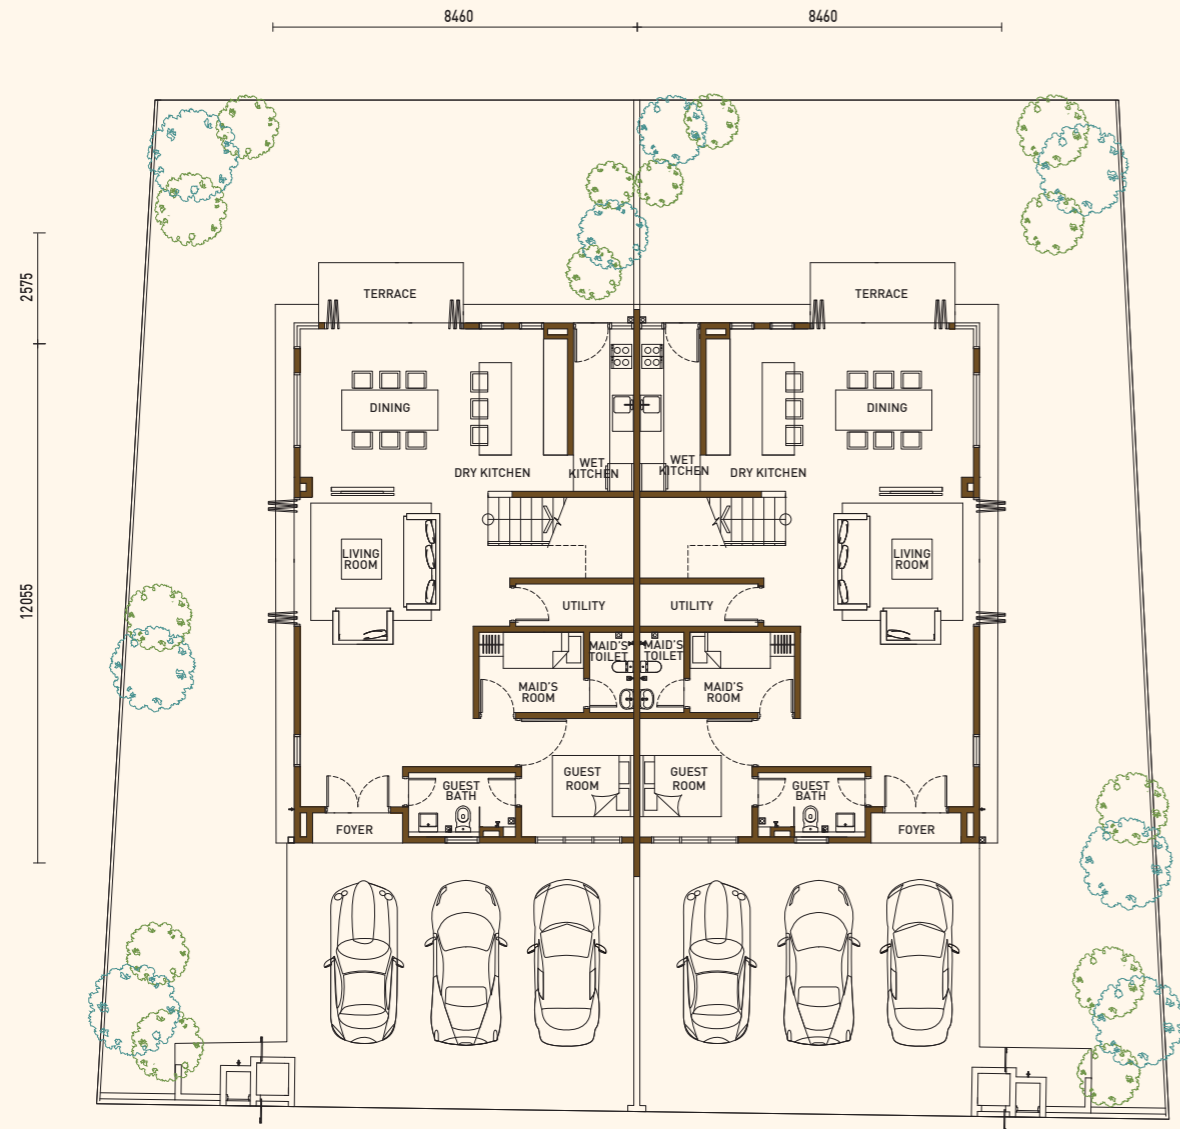

TYPE
A&A1

LAND SIZE

40'X80'

BUILD-UP

3,655sq.ft

BEDROOMS

5+2

BATHS

6

CARPARKS

3

TYPE A & A1

Ground Floor

Second Floor

First Floor

TYPE
B&B1

LAND SIZE

40'X80'

BUILD-UP

3,879sq.ft

BEDROOMS

5+2

BATHS

6

CARPARKS

3

TYPE B & B1

Ground Floor

Second Floor

First Floor