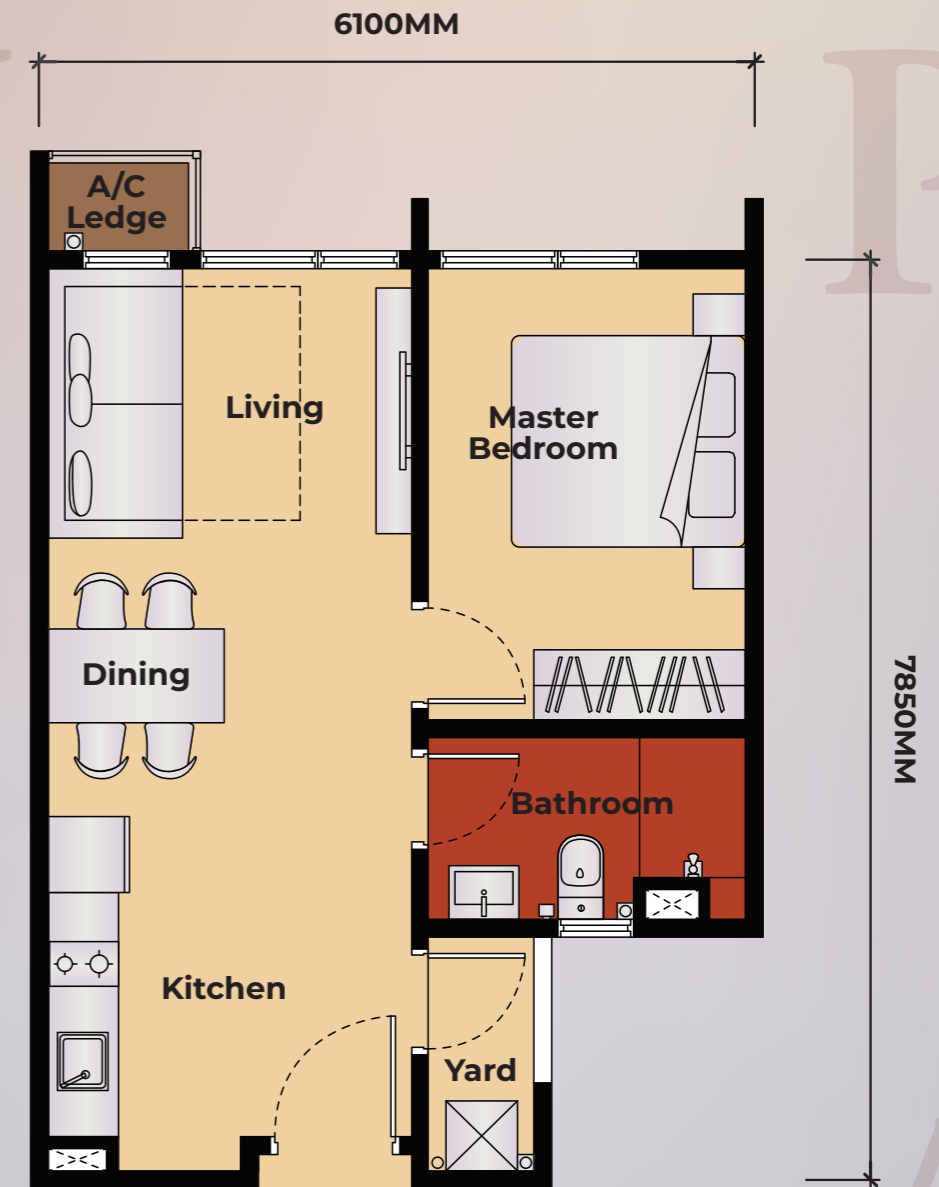

LAYOUT PLANS

Type A1 (1R + 1B)
474 sqft | 44 sm

TYPE

TYPE

B1C1

Type B1 (2R + 2B)

678 sqft | 63 sm

Type C1 (3R + 2B)

904 sqft | 84 sm

TYPE

C2

Type C2 (3R + 2B)
904 sqft | 84 sm

FACILITIES PLAN

LEVEL G

1. Grand Entrance
2. King's Lounge A
3. King's Drop-Off
4. King's Lounge B
5. King's Lounge C

LEVEL 8