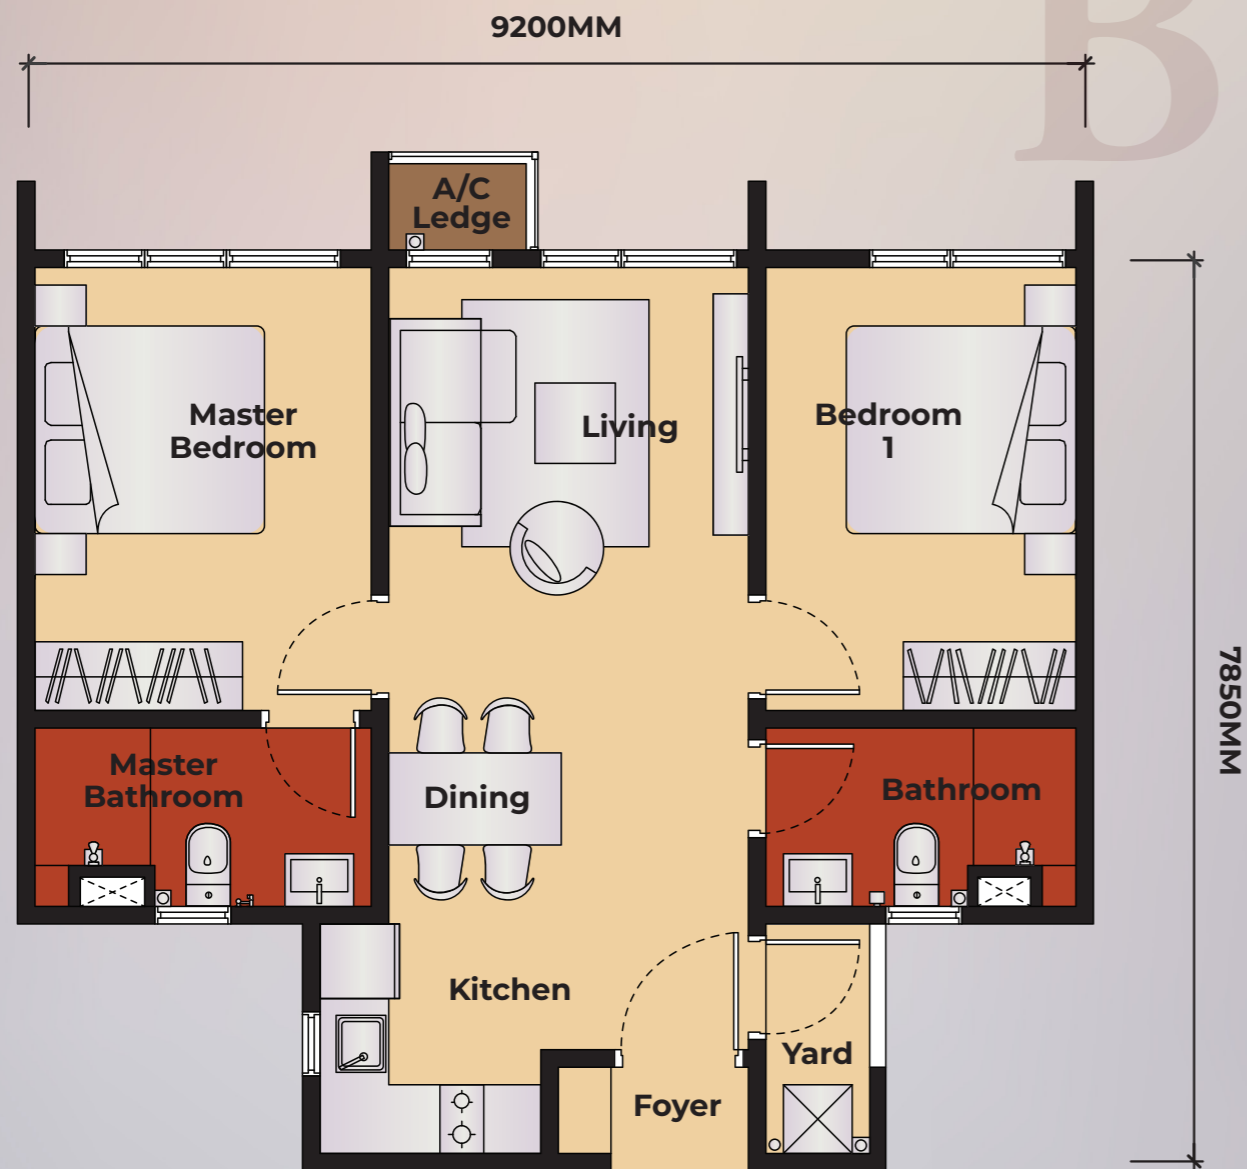

LAYOUT PLANS

Type A1 (1R + 1B)
474 sqft | 44 sm

TYPE

TYPE

B1C1

Type B1 (2R + 2B)

678 sqft | 63 sm

Type C1 (3R + 2B)

904 sqft | 84 sm

TYPE

C2

Type C2 (3R + 2B)
904 sqft | 84 sm

FACILITIES PLAN

LEVEL G

1. Grand Entrance
2. King's Lounge A
3. King's Drop-Off
4. King's Lounge B
5. King's Lounge C

LEVEL 8