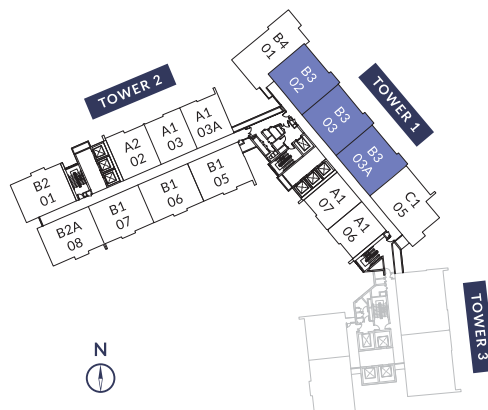

TOWER 2

1+1 Bedroom

1 Bathroom

FLEXI SUITE

TYPE B1
76 SQM / 817 SQ.FT
TOWER 2

 
2 Bedrooms 2 Bathrooms

PREMIUM SUITE

TYPE B 2

78 SQM / 839 SQ.FT

TOWER 2

2 Bedrooms

2 Bathrooms

SIGNATURE SUITE

TYPE B3

86 SQM / 925 SQ.FT

TOWER 1

2+1 Bedrooms

2 Bathrooms

ELITE SUITE

TYPE B4
94 SQM / 1,011 SQ.FT
TOWER 1

2 Bedrooms

2 Bathrooms

CITY SUITE

TYPE C1

95 SQM / 1,022 SQ.FT

TOWER 1

3 Bedrooms

2 Bathrooms

COMFORT SUITE