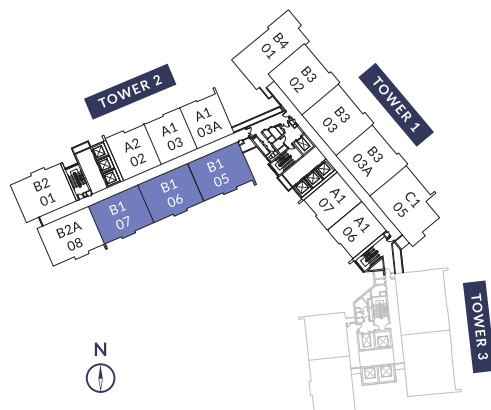

TOWER 2

1+1 Bedroom

1 Bathroom

FLEXI SUITE

TYPE B1
76 SQM / 817 SQ.FT
TOWER 2

 
2 Bedrooms 2 Bathrooms

PREMIUM SUITE

TYPE B 2

78 SQM / 839 SQ.FT

TOWER 2

2 Bedrooms

2 Bathrooms

SIGNATURE SUITE

TYPE B3

86 SQM / 925 SQ.FT

TOWER 1

2+1 Bedrooms

2 Bathrooms

ELITE SUITE

TYPE B4
94 SQM / 1,011 SQ.FT
TOWER 1

2 Bedrooms

2 Bathrooms

CITY SUITE

TYPE C1

95 SQM / 1,022 SQ.FT

TOWER 1

3 Bedrooms

2 Bathrooms

COMFORT SUITE