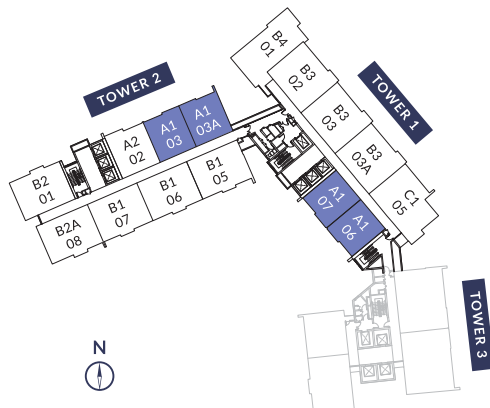

TYPE A1

58 SQM / 624 SQ.FT

TOWER 1 & 2

1 Bedroom

1 Bathroom

SMART SUITE

TYPE A 2

64 SQM / 688 SQ.FT

TOWER 2

1+1 Bedroom

1 Bathroom

FLEXI SUITE

TYPE B1
76 SQM / 817 SQ.FT
TOWER 2

 
2 Bedrooms 2 Bathrooms

PREMIUM SUITE

TYPE B 2

78 SQM / 839 SQ.FT

TOWER 2

2 Bedrooms

2 Bathrooms

SIGNATURE SUITE

TYPE B3

86 SQM / 925 SQ.FT

TOWER 1

95 SQM / 1,022 SQ.FT

TOWER 1

3 Bedrooms

2 Bathrooms

COMFORT SUITE