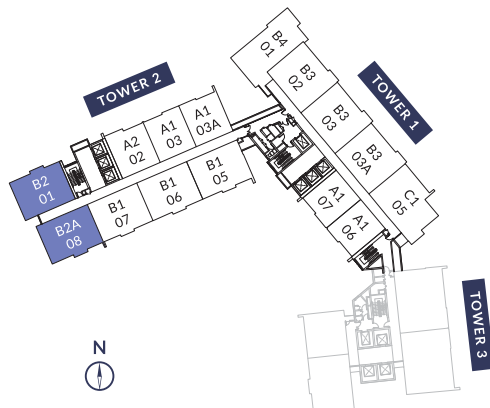

TOWER 2

1+1 Bedroom

1 Bathroom

FLEXI SUITE

TYPE B1
76 SQM / 817 SQ.FT
TOWER 2

 
2 Bedrooms 2 Bathrooms

PREMIUM SUITE

TYPE B 2

78 SQM / 839 SQ.FT

TOWER 2

2 Bedrooms

2 Bathrooms

SIGNATURE SUITE

TYPE B3

86 SQM / 925 SQ.FT

TOWER 1

2+1 Bedrooms

2 Bathrooms

ELITE SUITE

TYPE B4
94 SQM / 1,011 SQ.FT
TOWER 1

2 Bedrooms

2 Bathrooms

CITY SUITE

TYPE C1

95 SQM / 1,022 SQ.FT

TOWER 1

3 Bedrooms

2 Bathrooms

COMFORT SUITE