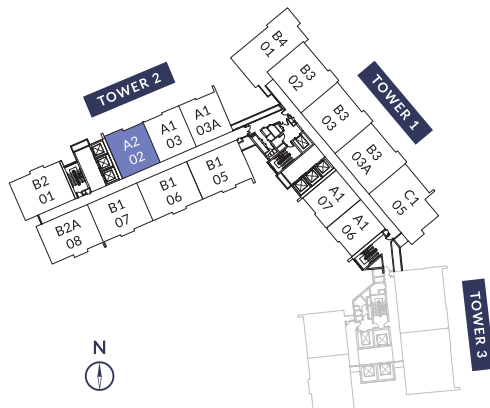

TYPE A1

58 SQM / 624 SQ.FT

TOWER 1 & 2

1 Bedroom

1 Bathroom

SMART SUITE

TYPE A 2

64 SQM / 688 SQ.FT

TOWER 2

1+1 Bedroom

1 Bathroom

FLEXI SUITE

TYPE B1
76 SQM / 817 SQ.FT
TOWER 2

 
2 Bedrooms 2 Bathrooms

PREMIUM SUITE

TYPE B 2

78 SQM / 839 SQ.FT

TOWER 2

2 Bedrooms

2 Bathrooms

SIGNATURE SUITE

TYPE B3

86 SQM / 925 SQ.FT

TOWER 1

95 SQM / 1,022 SQ.FT

TOWER 1

3 Bedrooms

2 Bathrooms

COMFORT SUITE