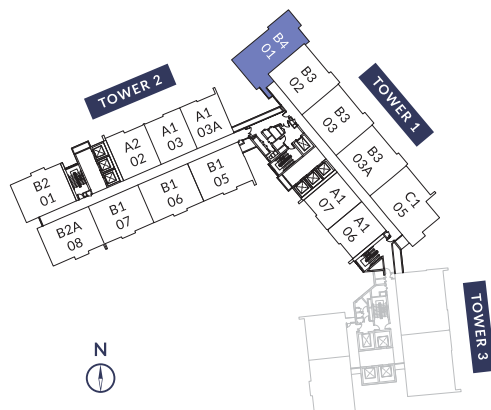

TOWER 2

1+1 Bedroom

1 Bathroom

FLEXI SUITE

TYPE B1
76 SQM / 817 SQ.FT
TOWER 2

 
2 Bedrooms 2 Bathrooms

PREMIUM SUITE

TYPE B 2

78 SQM / 839 SQ.FT

TOWER 2

2 Bedrooms

2 Bathrooms

SIGNATURE SUITE

TYPE B3

86 SQM / 925 SQ.FT

TOWER 1

2+1 Bedrooms

2 Bathrooms

ELITE SUITE

TYPE B4
94 SQM / 1,011 SQ.FT
TOWER 1

2 Bedrooms

2 Bathrooms

CITY SUITE

TYPE C1

95 SQM / 1,022 SQ.FT

TOWER 1

3 Bedrooms

2 Bathrooms

COMFORT SUITE