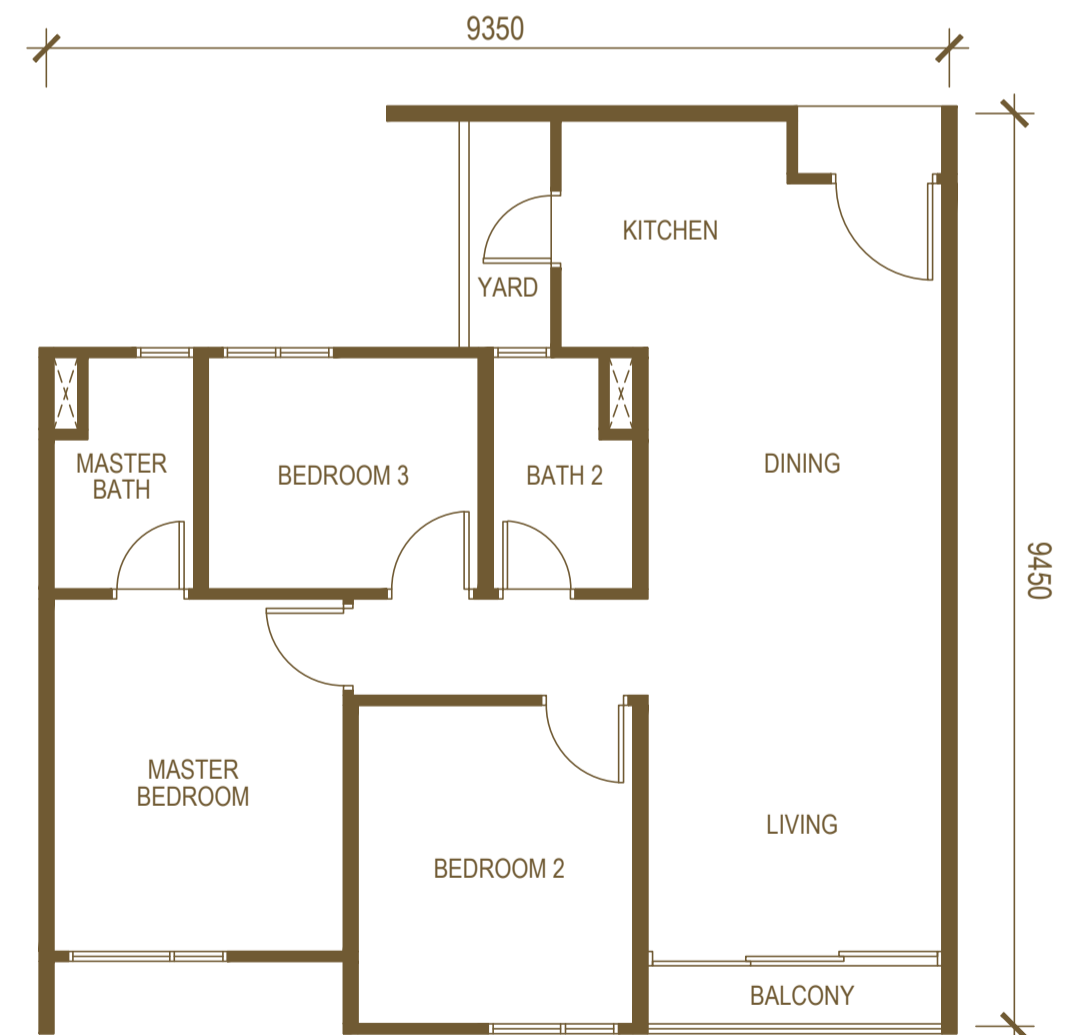

**KENSHŌ Residence** - a timeless masterpiece crafted to exist in harmony with its surroundings and to accentuate the skyline of Taman Danau Desa as one of its most prestigious icons.

**KENSHŌ**  
Residence

# TYPE B 707sf

2 Bedrooms + 2 Bathrooms

# TYPE C 811sf

3 Bedrooms + 2 Bathrooms

# TYPE D2 1,034sf

3+1 Bedrooms + 2 Bathrooms