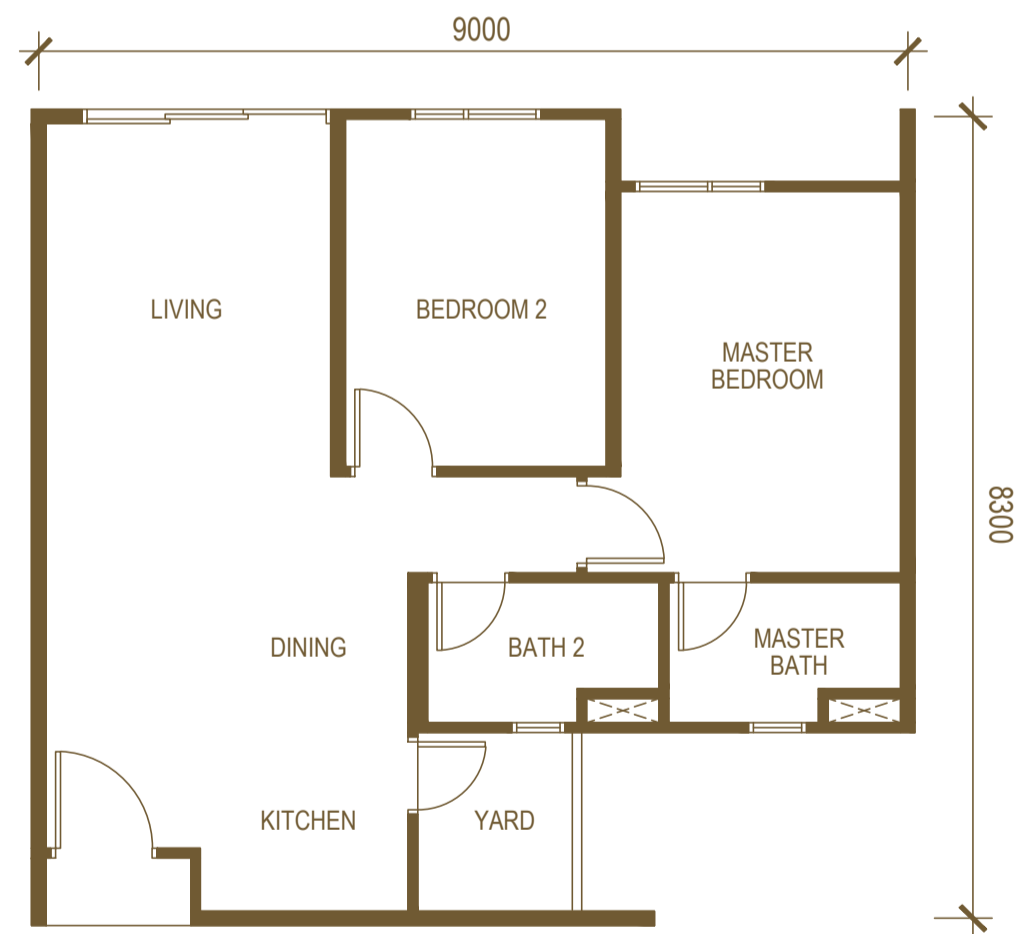

**KENSHŌ Residence** - a timeless masterpiece crafted to exist in harmony with its surroundings and to accentuate the skyline of Taman Danau Desa as one of its most prestigious icons.

**KENSHŌ**  
Residence

# TYPE B 707sf

2 Bedrooms + 2 Bathrooms

# TYPE D1 1,023sf

3+1 Bedrooms + 2 Bathrooms

# TYPE D2 1,034sf

3+1 Bedrooms + 2 Bathrooms