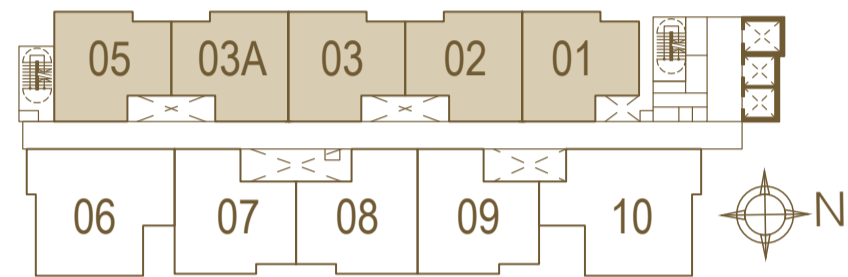

**KENSHŌ Residence** - a timeless masterpiece crafted to exist in harmony with its surroundings and to accentuate the skyline of Taman Danau Desa as one of its most prestigious icons.

**KENSHŌ**  
Residence

# TYPE B 707sf

2 Bedrooms + 2 Bathrooms

# TYPE D1 1,023sf

3+1 Bedrooms + 2 Bathrooms

# TYPE D2 1,034sf

3+1 Bedrooms + 2 Bathrooms