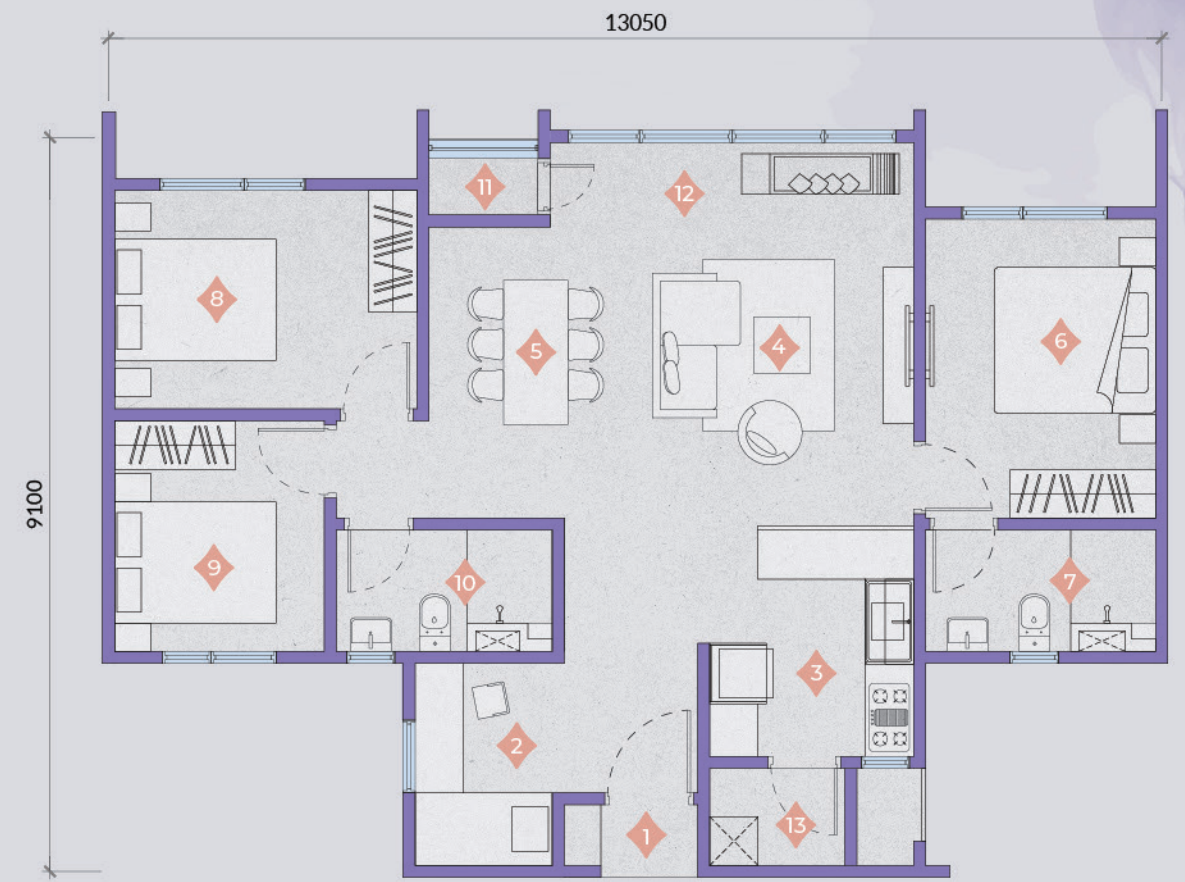

FLOOR PLAN

Imagine yourself in a home designed help you absorb all positive human experiences, from joy and pleasure with family and friends to self-reflection and introspection in solitude.

TYPE A1 / TYPE A2

TYPE B1 / TYPE B2

LAYOUT PLAN

TYPE A1
 1012 sq.ft. | 94sm
 3R2B + 1 Study
 (With Balcony)

- | | | |
|------------|--------------------|---------------|
| 1. Foyer | 6. Bedroom 1 | 11. Balcony |
| 2. Study | 7. Master Bedroom | 12. A/C Ledge |
| 3. Kitchen | 8. Master Bathroom | 13. Yard |
| 4. Living | 9. Bedroom 2 | |
| 5. Dining | 10. Bathroom | |

TYPE A2
 1012 sq.ft. | 94sm
 3R2B + 1 Study
 (Without Balcony)

- | | | |
|------------|--------------------|---------------|
| 1. Foyer | 6. Bedroom 1 | 11. Lanai |
| 2. Study | 7. Master Bedroom | 12. A/C Ledge |
| 3. Kitchen | 8. Master Bathroom | 13. Yard |
| 4. Living | 9. Bedroom 2 | |
| 5. Dining | 10. Bathroom | |

TYPE B1
 1012 sq.ft. | 94sm
 3R2B + 1 Study
 (With Balcony)

- | | | |
|------------|--------------------|---------------|
| 1. Foyer | 6. Master Bedroom | 11. A/C Ledge |
| 2. Study | 7. Master Bathroom | 12. Balcony |
| 3. Kitchen | 8. Bedroom 1 | 13. Yard |
| 4. Living | 9. Bedroom 2 | |
| 5. Dining | 10. Bathroom | |