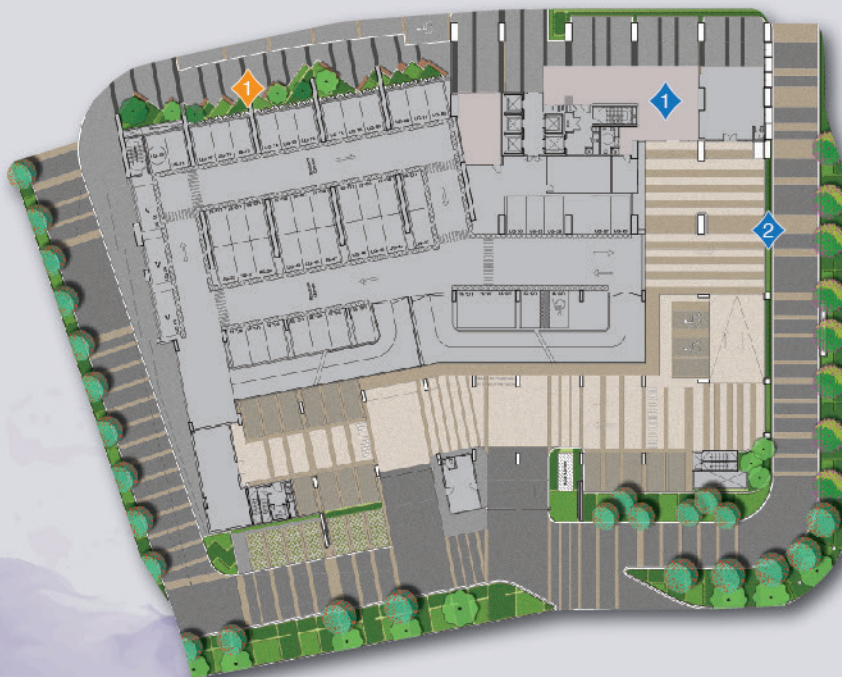

FACILITIES PLAN

Shared spaces crafted for those who desire a residential property that promotes effortless harmony and balance in all their social engagements.

LEVEL 5

- | | |
|-------------------------|-------------------------------------|
| 1. Parcourse | 9. Jacuzzi |
| 2. Al Fresco Dining | 10. Multipurpose Hall |
| 3. Herbs & Spice Garden | 11. Aromatic Garden |
| 4. Farmer's Fun Hut | 12. Wellness Gym |
| 5. Farmer's Dining | 13. Yoga & Meditation Deck |
| 6. Floral Garden | 14. Seating Lounge |
| 7. Pool Deck | 15. Children's Playground |
| 8. Soothing Pool | 16. Wading Pool |
| | 17. Wellness Lounge
- Salt Sauna |

LEVEL UG

1. Grand Lobby
2. Drop-off

LEVEL LG1

1. Al Fresco Seating

LEVEL 42

- | | |
|---------------------|--------------------|
| 1. Floral Garden | 7. Barbeque Garden |
| 2. Jogging Loop | 8. Social Garden |
| 3. Fitness Ring | 9. Herbs Garden |
| 4. Fitness Lawn | |
| 5. Reflexology Ring | |
| 6. Aromatic Garden | |