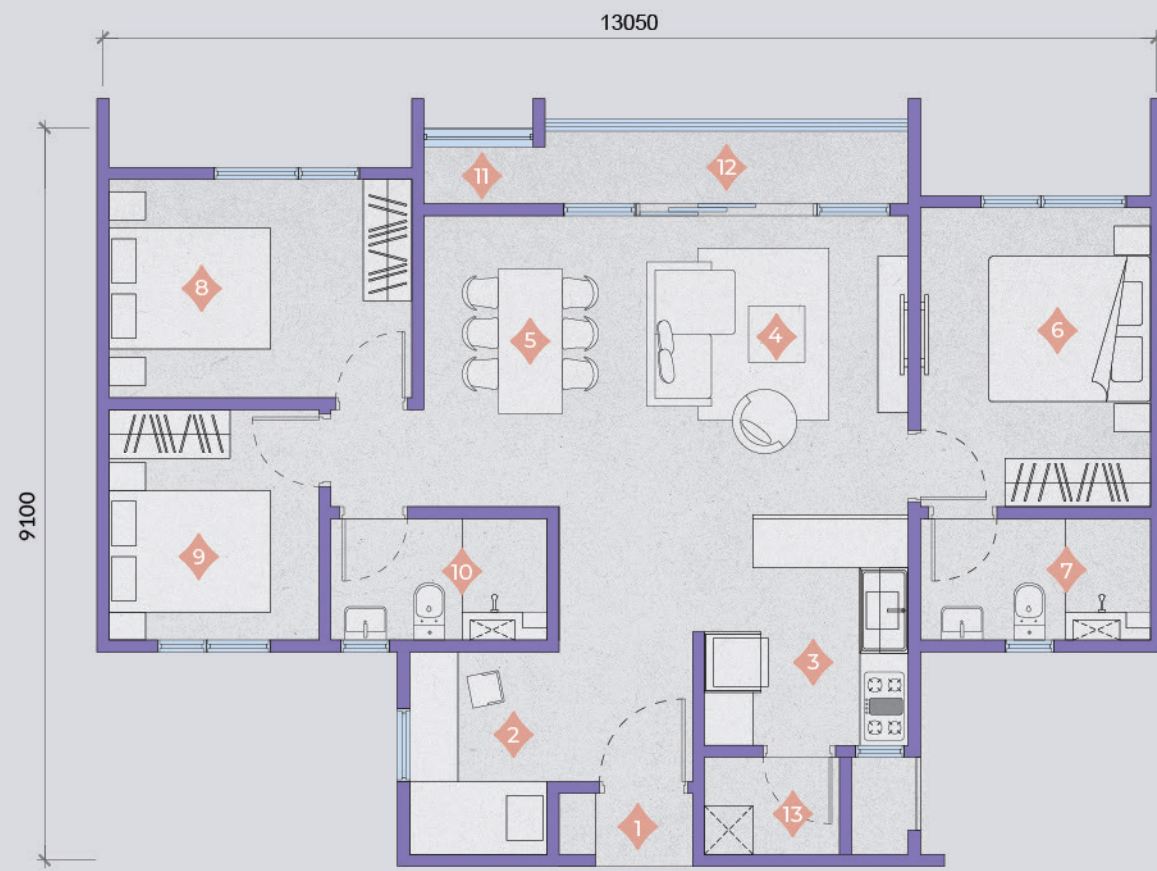

FLOOR PLAN

Imagine yourself in a home designed help you absorb all positive human experiences, from joy and pleasure with family and friends to self-reflection and introspection in solitude.

TYPE A1 / TYPE A2

TYPE B1 / TYPE B2

LAYOUT PLAN

TYPE A1
 1012 sq.ft. | 94sm
 3R2B + 1 Study
 (With Balcony)

- | | | |
|------------|--------------------|---------------|
| 1. Foyer | 6. Bedroom 1 | 11. Balcony |
| 2. Study | 7. Master Bedroom | 12. A/C Ledge |
| 3. Kitchen | 8. Master Bathroom | 13. Yard |
| 4. Living | 9. Bedroom 2 | |
| 5. Dining | 10. Bathroom | |

TYPE A2
 1012 sq.ft. | 94sm
 3R2B + 1 Study
 (Without Balcony)

- | | | |
|------------|--------------------|---------------|
| 1. Foyer | 6. Bedroom 1 | 11. Lanai |
| 2. Study | 7. Master Bedroom | 12. A/C Ledge |
| 3. Kitchen | 8. Master Bathroom | 13. Yard |
| 4. Living | 9. Bedroom 2 | |
| 5. Dining | 10. Bathroom | |

TYPE B1
 1012 sq.ft. | 94sm
 3R2B + 1 Study
 (With Balcony)

- | | | |
|------------|--------------------|---------------|
| 1. Foyer | 6. Master Bedroom | 11. A/C Ledge |
| 2. Study | 7. Master Bathroom | 12. Balcony |
| 3. Kitchen | 8. Bedroom 1 | 13. Yard |
| 4. Living | 9. Bedroom 2 | |
| 5. Dining | 10. Bathroom | |