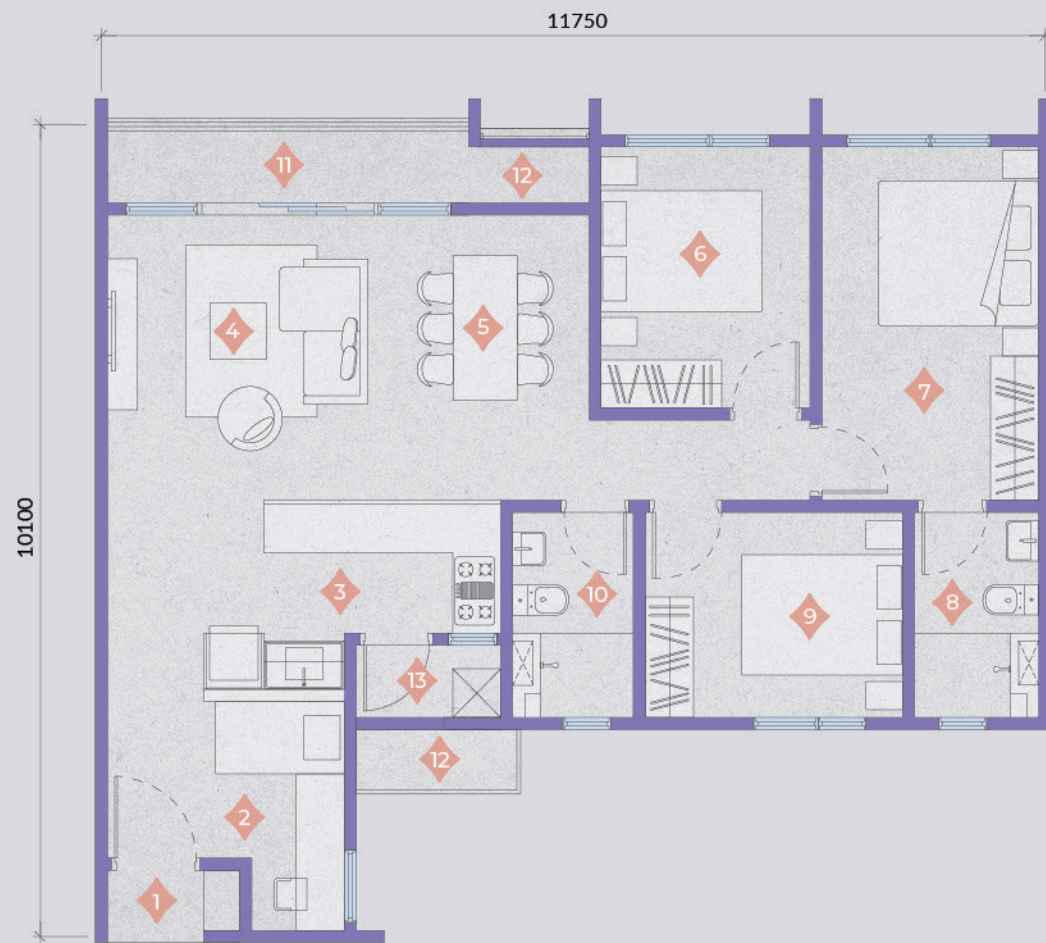

FLOOR PLAN

Imagine yourself in a home designed help you absorb all positive human experiences, from joy and pleasure with family and friends to self-reflection and introspection in solitude.

TYPE A1 / TYPE A2

TYPE B1 / TYPE B2

LAYOUT PLAN

TYPE A1
 1012 sq.ft. | 94sm
 3R2B + 1 Study
 (With Balcony)

- | | | |
|------------|--------------------|---------------|
| 1. Foyer | 6. Bedroom 1 | 11. Balcony |
| 2. Study | 7. Master Bedroom | 12. A/C Ledge |
| 3. Kitchen | 8. Master Bathroom | 13. Yard |
| 4. Living | 9. Bedroom 2 | |
| 5. Dining | 10. Bathroom | |

TYPE A2
 1012 sq.ft. | 94sm
 3R2B + 1 Study
 (Without Balcony)

- | | | |
|------------|--------------------|---------------|
| 1. Foyer | 6. Bedroom 1 | 11. Lanai |
| 2. Study | 7. Master Bedroom | 12. A/C Ledge |
| 3. Kitchen | 8. Master Bathroom | 13. Yard |
| 4. Living | 9. Bedroom 2 | |
| 5. Dining | 10. Bathroom | |

TYPE B1
 1012 sq.ft. | 94sm
 3R2B + 1 Study
 (With Balcony)

- | | | |
|------------|--------------------|---------------|
| 1. Foyer | 6. Master Bedroom | 11. A/C Ledge |
| 2. Study | 7. Master Bathroom | 12. Balcony |
| 3. Kitchen | 8. Bedroom 1 | 13. Yard |
| 4. Living | 9. Bedroom 2 | |
| 5. Dining | 10. Bathroom | |