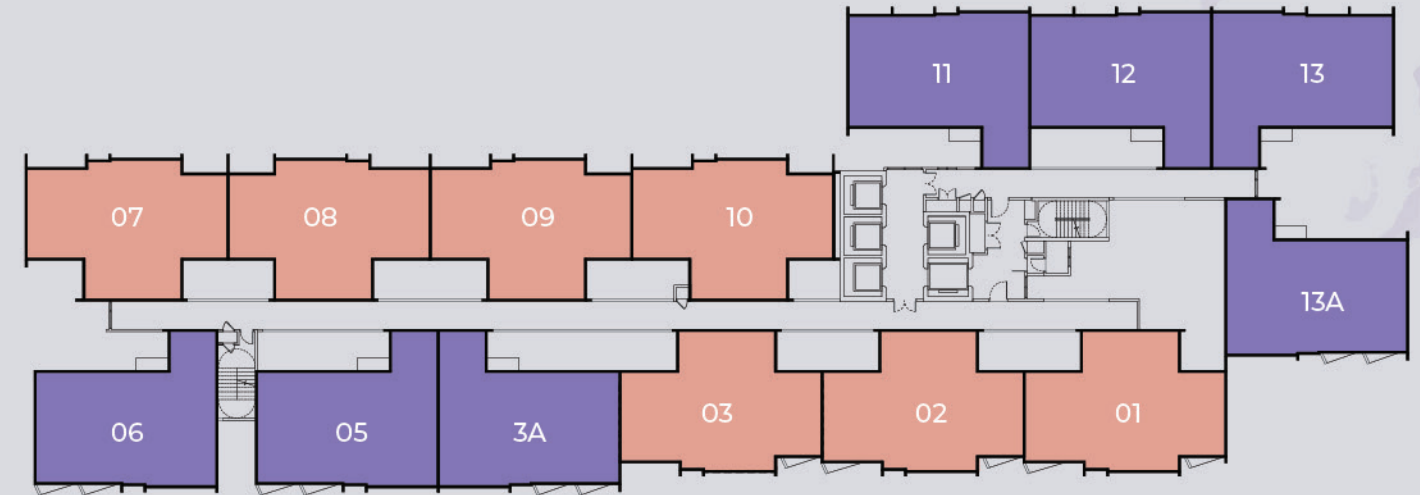

FLOOR PLAN

Imagine yourself in a home designed help you absorb all positive human experiences, from joy and pleasure with family and friends to self-reflection and introspection in solitude.

TYPE A1 / TYPE A2

TYPE B1 / TYPE B2

LAYOUT PLAN

TYPE A1
 1012 sq.ft. | 94sm
 3R2B + 1 Study
 (With Balcony)

- | | | |
|------------|--------------------|---------------|
| 1. Foyer | 6. Bedroom 1 | 11. Balcony |
| 2. Study | 7. Master Bedroom | 12. A/C Ledge |
| 3. Kitchen | 8. Master Bathroom | 13. Yard |
| 4. Living | 9. Bedroom 2 | |
| 5. Dining | 10. Bathroom | |

TYPE A2
 1012 sq.ft. | 94sm
 3R2B + 1 Study
 (Without Balcony)

- | | | |
|------------|--------------------|---------------|
| 1. Foyer | 6. Bedroom 1 | 11. Lanai |
| 2. Study | 7. Master Bedroom | 12. A/C Ledge |
| 3. Kitchen | 8. Master Bathroom | 13. Yard |
| 4. Living | 9. Bedroom 2 | |
| 5. Dining | 10. Bathroom | |

TYPE B1
 1012 sq.ft. | 94sm
 3R2B + 1 Study
 (With Balcony)

- | | | |
|------------|--------------------|---------------|
| 1. Foyer | 6. Master Bedroom | 11. A/C Ledge |
| 2. Study | 7. Master Bathroom | 12. Balcony |
| 3. Kitchen | 8. Bedroom 1 | 13. Yard |
| 4. Living | 9. Bedroom 2 | |
| 5. Dining | 10. Bathroom | |