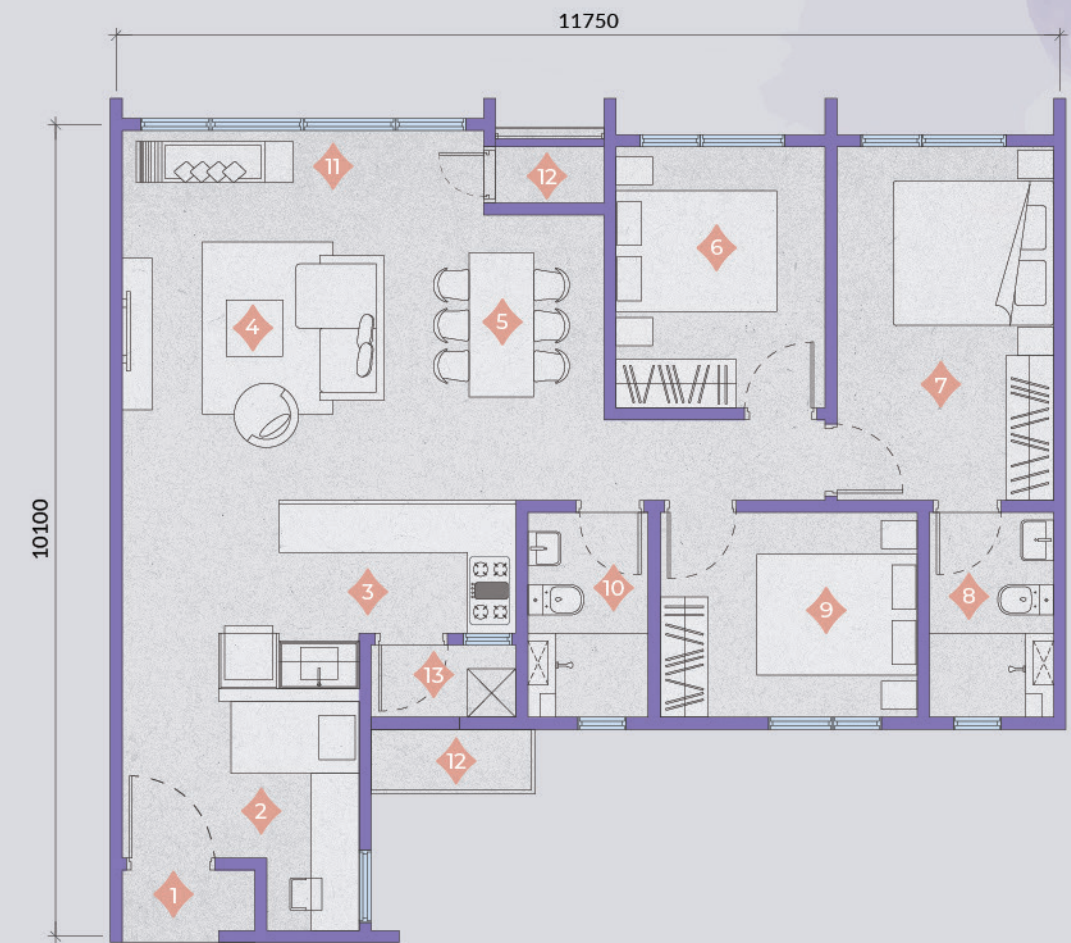

FLOOR PLAN

Imagine yourself in a home designed help you absorb all positive human experiences, from joy and pleasure with family and friends to self-reflection and introspection in solitude.

TYPE A1 / TYPE A2

TYPE B1 / TYPE B2

LAYOUT PLAN

TYPE A1
 1012 sq.ft. | 94sm
 3R2B + 1 Study
 (With Balcony)

- | | | |
|------------|--------------------|---------------|
| 1. Foyer | 6. Bedroom 1 | 11. Balcony |
| 2. Study | 7. Master Bedroom | 12. A/C Ledge |
| 3. Kitchen | 8. Master Bathroom | 13. Yard |
| 4. Living | 9. Bedroom 2 | |
| 5. Dining | 10. Bathroom | |

TYPE A2
 1012 sq.ft. | 94sm
 3R2B + 1 Study
 (Without Balcony)

- | | | |
|------------|--------------------|---------------|
| 1. Foyer | 6. Bedroom 1 | 11. Lanai |
| 2. Study | 7. Master Bedroom | 12. A/C Ledge |
| 3. Kitchen | 8. Master Bathroom | 13. Yard |
| 4. Living | 9. Bedroom 2 | |
| 5. Dining | 10. Bathroom | |

TYPE B1
 1012 sq.ft. | 94sm
 3R2B + 1 Study
 (With Balcony)

- | | | |
|------------|--------------------|---------------|
| 1. Foyer | 6. Master Bedroom | 11. A/C Ledge |
| 2. Study | 7. Master Bathroom | 12. Balcony |
| 3. Kitchen | 8. Bedroom 1 | 13. Yard |
| 4. Living | 9. Bedroom 2 | |
| 5. Dining | 10. Bathroom | |