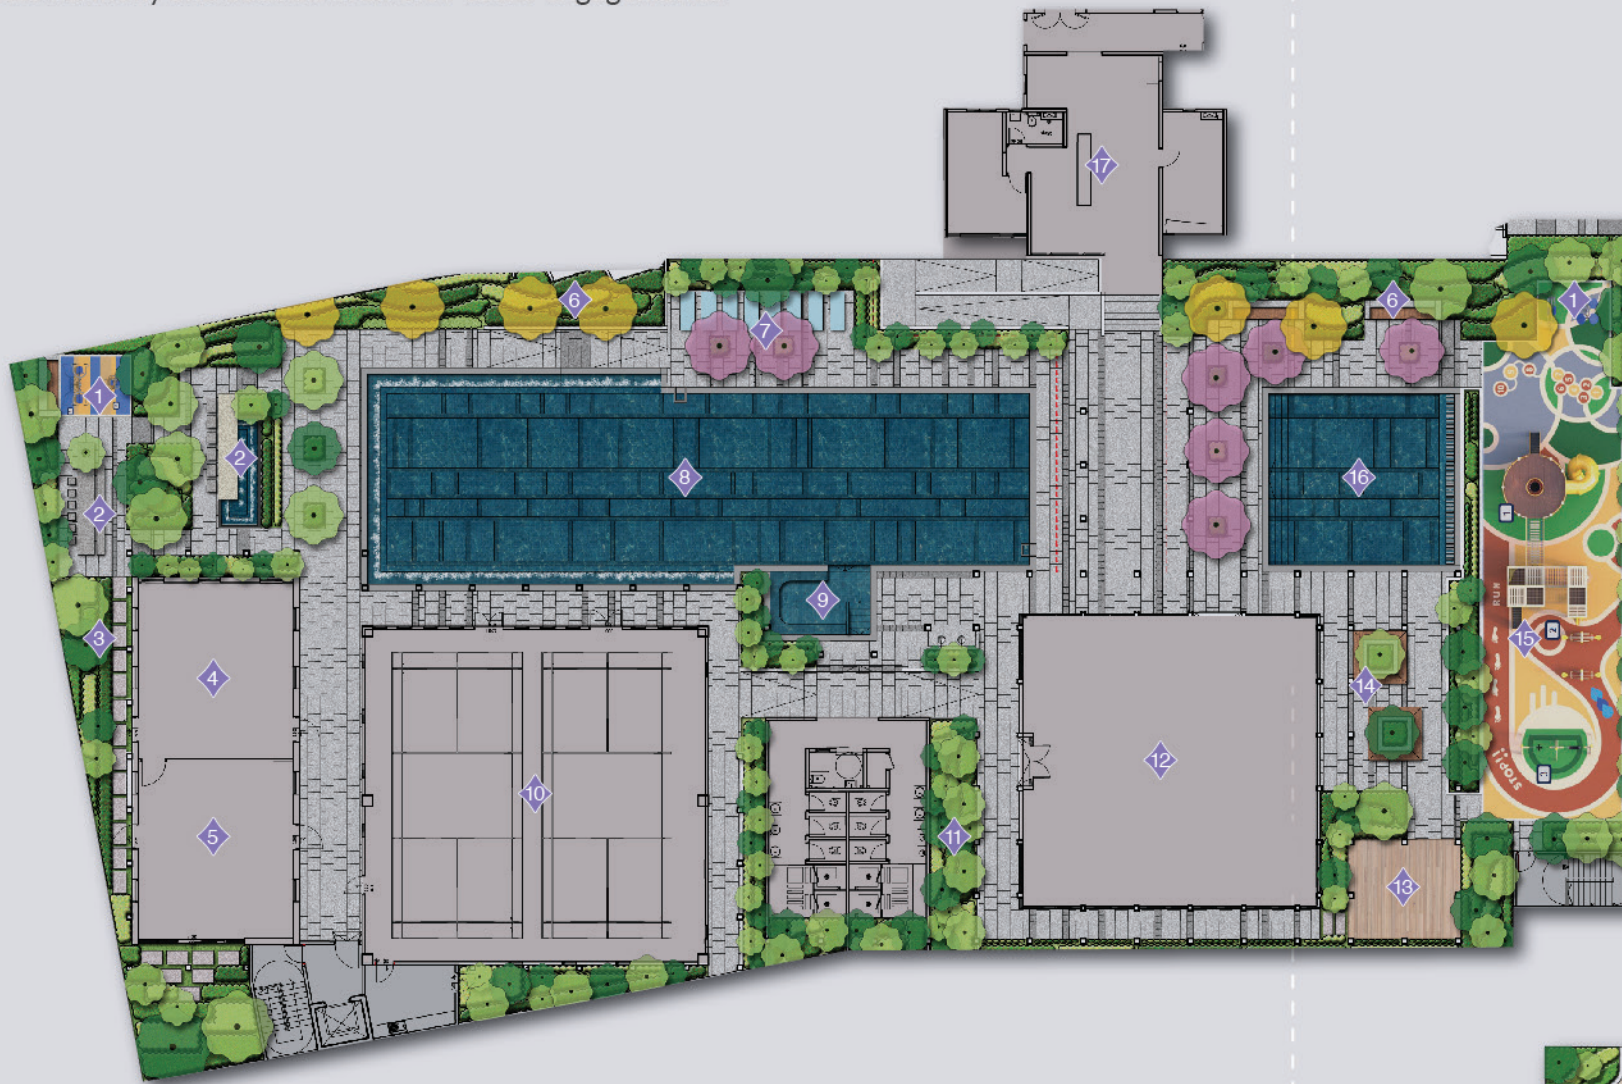

TYPE B1 / TYPE B2

LAYOUT PLAN

TYPE A1
 1012 sq.ft. | 94sm
 3R2B + 1 Study
 (With Balcony)

- | | | |
|------------|--------------------|---------------|
| 1. Foyer | 6. Bedroom 1 | 11. Balcony |
| 2. Study | 7. Master Bedroom | 12. A/C Ledge |
| 3. Kitchen | 8. Master Bathroom | 13. Yard |
| 4. Living | 9. Bedroom 2 | |
| 5. Dining | 10. Bathroom | |

TYPE B1
 1012 sq.ft. | 94sm
 3R2B + 1 Study
 (With Balcony)

- | | | |
|------------|--------------------|---------------|
| 1. Foyer | 6. Master Bedroom | 11. A/C Ledge |
| 2. Study | 7. Master Bathroom | 12. Balcony |
| 3. Kitchen | 8. Bedroom 1 | 13. Yard |
| 4. Living | 9. Bedroom 2 | |
| 5. Dining | 10. Bathroom | |

FACILITIES PLAN

Shared spaces crafted for those who desire a residential property that promotes effortless harmony and balance in all their social engagements.

LEVEL 5

- | | |
|-------------------------|-------------------------------------|
| 1. Parcourse | 9. Jacuzzi |
| 2. Al Fresco Dining | 10. Multipurpose Hall |
| 3. Herbs & Spice Garden | 11. Aromatic Garden |
| 4. Farmer's Fun Hut | 12. Wellness Gym |
| 5. Farmer's Dining | 13. Yoga & Meditation Deck |
| 6. Floral Garden | 14. Seating Lounge |
| 7. Pool Deck | 15. Children's Playground |
| 8. Soothing Pool | 16. Wading Pool |
| | 17. Wellness Lounge
- Salt Sauna |

LEVEL UG

1. Grand Lobby
2. Drop-off

LEVEL LG1

1. Al Fresco Seating

LEVEL 42

- | | |
|---------------------|--------------------|
| 1. Floral Garden | 7. Barbeque Garden |
| 2. Jogging Loop | 8. Social Garden |
| 3. Fitness Ring | 9. Herbs Garden |
| 4. Fitness Lawn | |
| 5. Reflexology Ring | |
| 6. Aromatic Garden | |