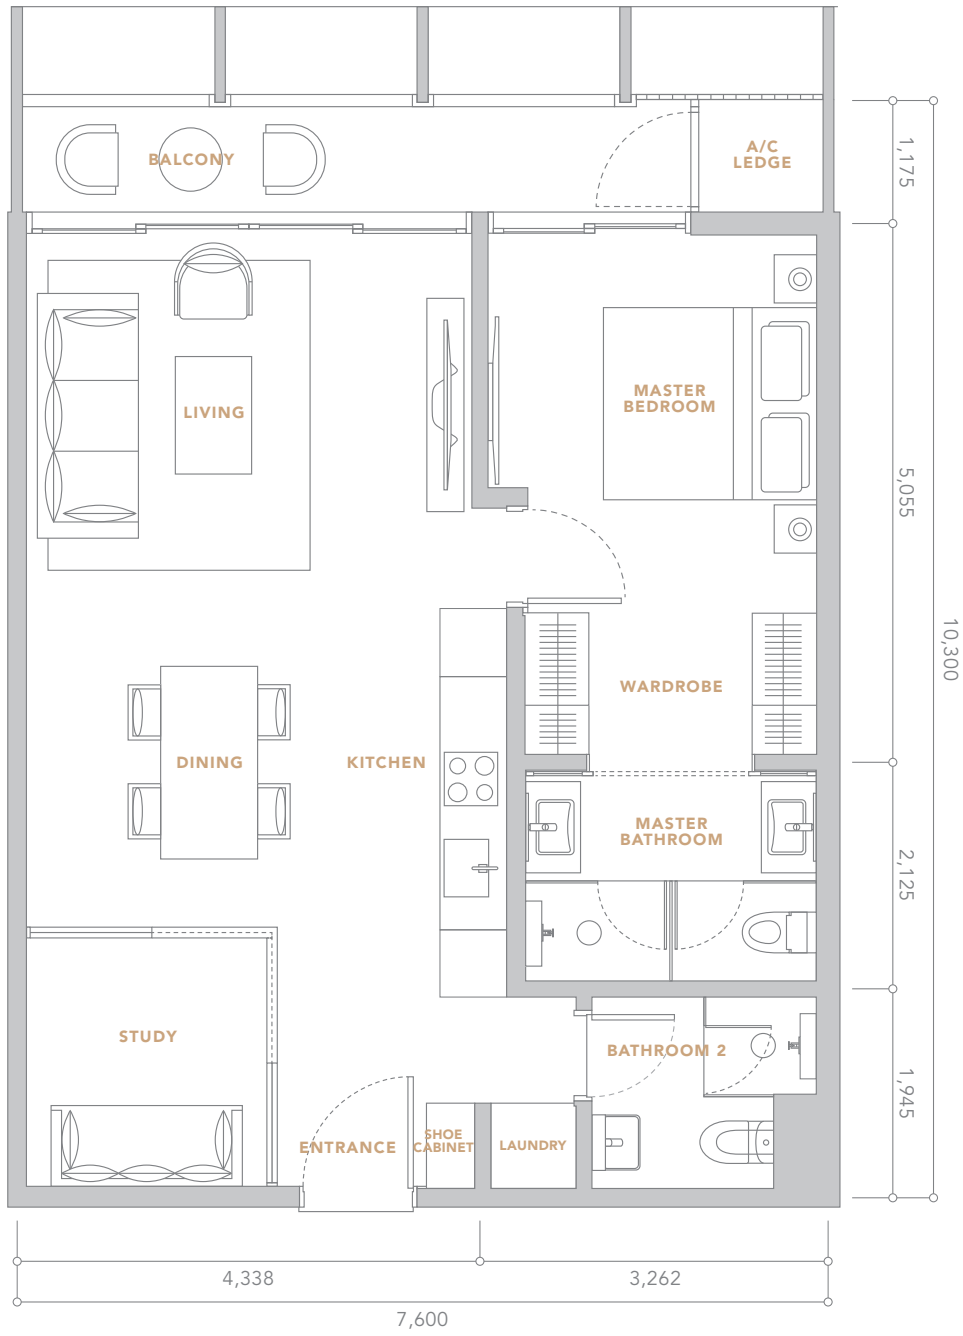

TYPE A1

1 BEDROOM
69 SQ.M. / 743 SQ.FT.

TYPE A2

1 BEDROOM
84 SQ.M. / 904 SQ.FT.

TYPE B1

1+1 BEDROOM
69 SQ.M. / 743 SQ.FT.

TYPE B2

1+1 BEDROOM
78 SQ.M. / 840 SQ.FT.

TYPE B3

1+1 BEDROOMS
91 SQ.M. / 980 SQ.FT.

TYPE C

2 BEDROOMS
112 SQ.M. / 1,206 SQ.FT.

TYPE D

2+1 BEDROOMS
124 SQ.M. / 1,335 SQ.FT.