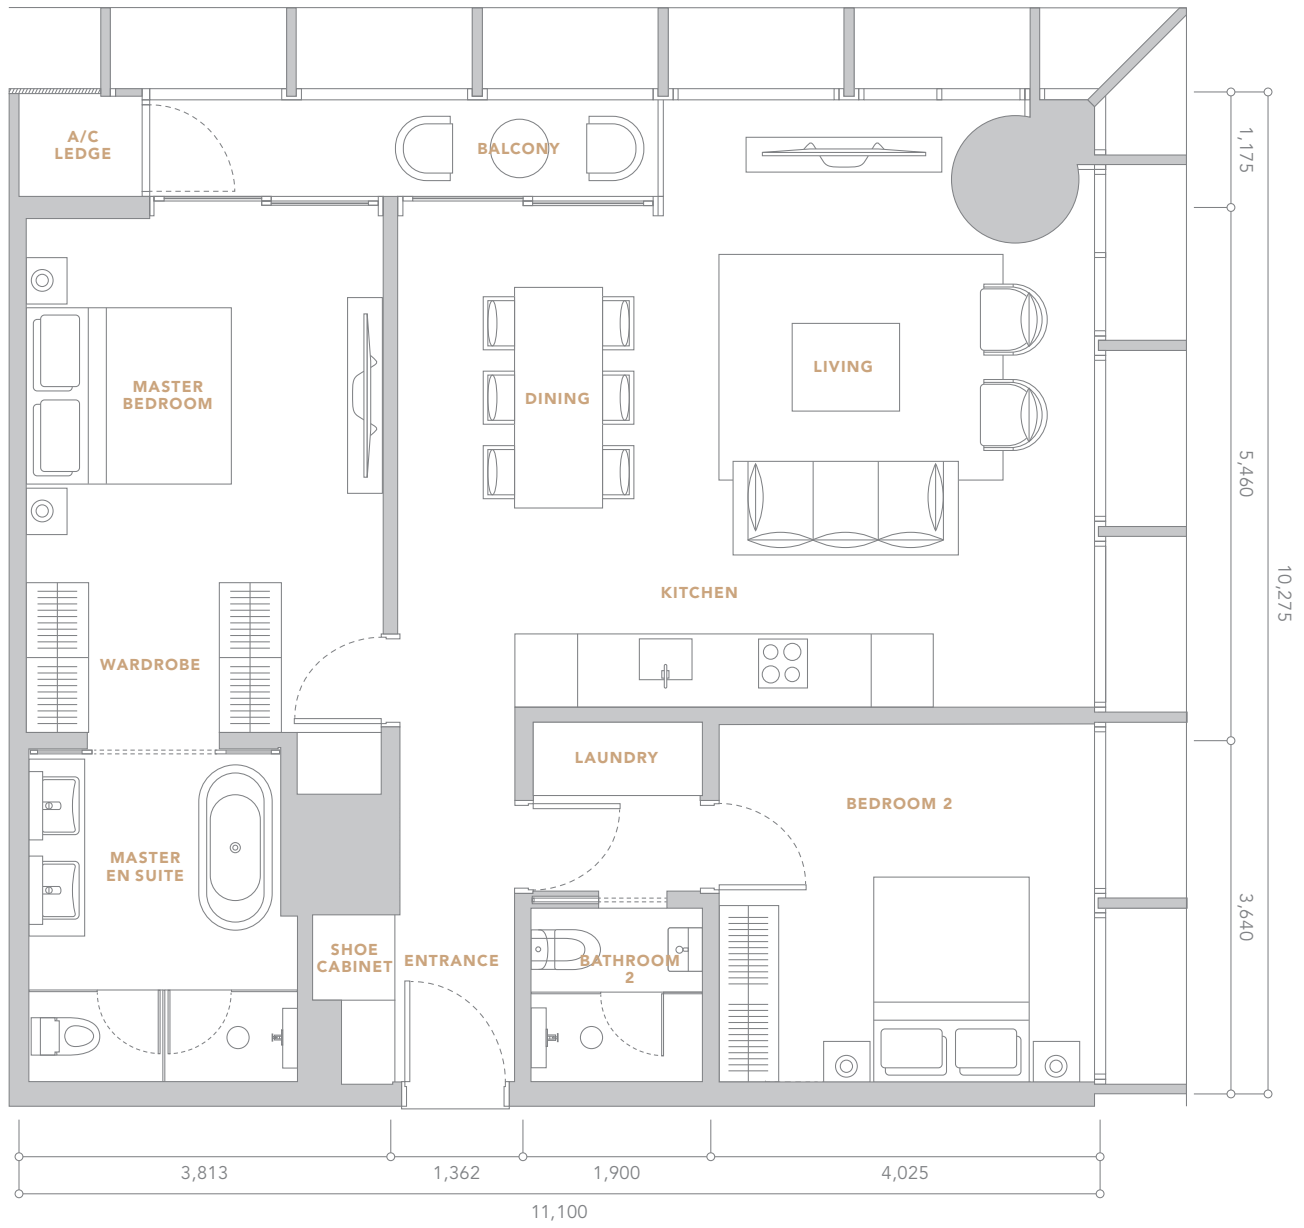

TYPE A1

1 BEDROOM
69 SQ.M. / 743 SQ.FT.

TYPE A2

1 BEDROOM
84 SQ.M. / 904 SQ.FT.

TYPE B1

1+1 BEDROOM
69 SQ.M. / 743 SQ.FT.

TYPE B2

1+1 BEDROOM
78 SQ.M. / 840 SQ.FT.

TYPE B3

1+1 BEDROOMS
91 SQ.M. / 980 SQ.FT.

TYPE C

2 BEDROOMS
112 SQ.M. / 1,206 SQ.FT.

TYPE D

2+1 BEDROOMS
124 SQ.M. / 1,335 SQ.FT.