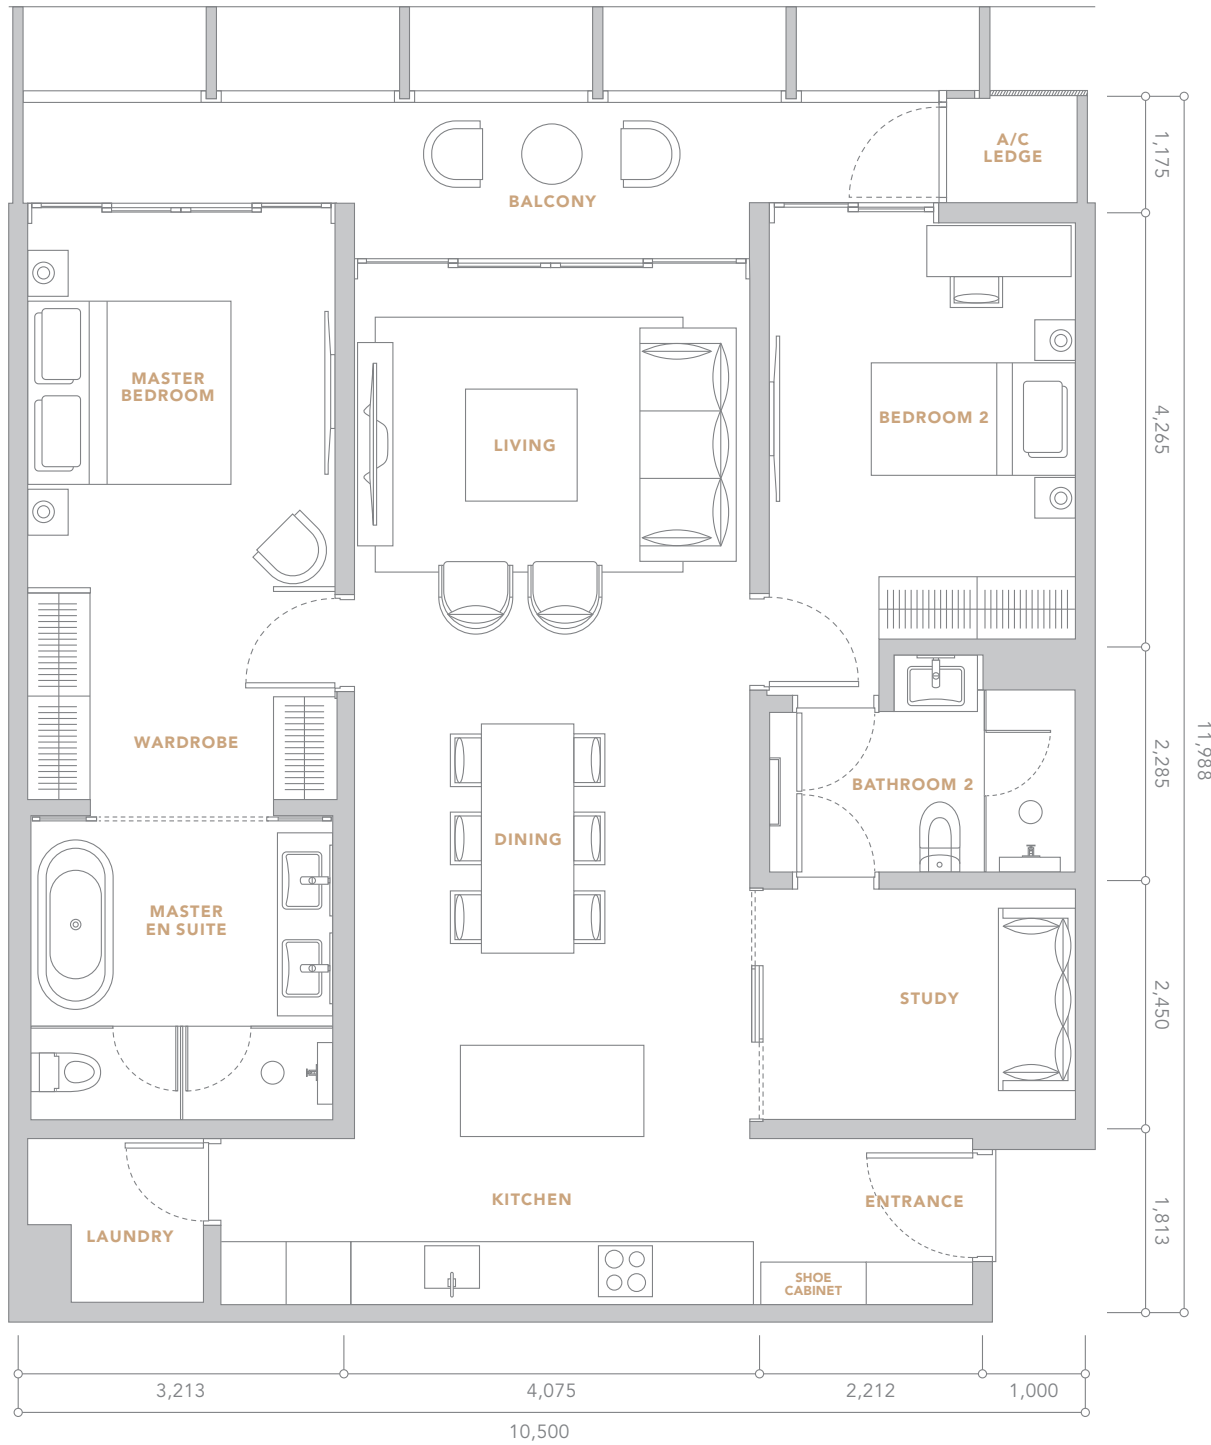

TYPE A1

1 BEDROOM
69 SQ.M. / 743 SQ.FT.

TYPE A2

1 BEDROOM
84 SQ.M. / 904 SQ.FT.

TYPE B1

1+1 BEDROOM
69 SQ.M. / 743 SQ.FT.

TYPE B2

1+1 BEDROOM
78 SQ.M. / 840 SQ.FT.

TYPE B3

1+1 BEDROOMS
91 SQ.M. / 980 SQ.FT.

TYPE C

2 BEDROOMS
112 SQ.M. / 1,206 SQ.FT.

TYPE D

2+1 BEDROOMS
124 SQ.M. / 1,335 SQ.FT.