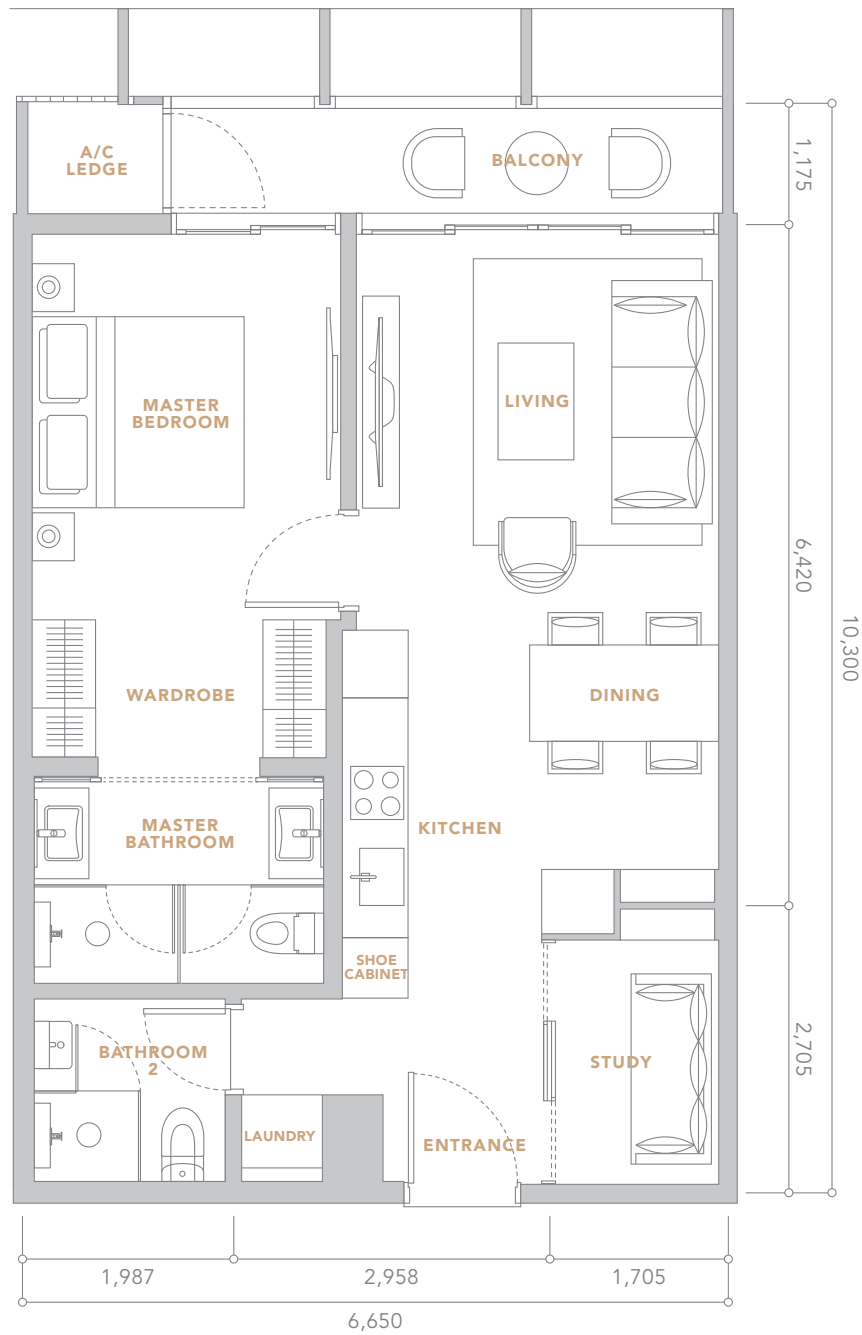

TYPE A1

1 BEDROOM
69 SQ.M. / 743 SQ.FT.

TYPE A2

1 BEDROOM
84 SQ.M. / 904 SQ.FT.

TYPE B1

1+1 BEDROOM
69 SQ.M. / 743 SQ.FT.

TYPE B2

1+1 BEDROOM
78 SQ.M. / 840 SQ.FT.

TYPE B3

1+1 BEDROOMS
91 SQ.M. / 980 SQ.FT.

TYPE C

2 BEDROOMS
112 SQ.M. / 1,206 SQ.FT.

TYPE D

2+1 BEDROOMS
124 SQ.M. / 1,335 SQ.FT.