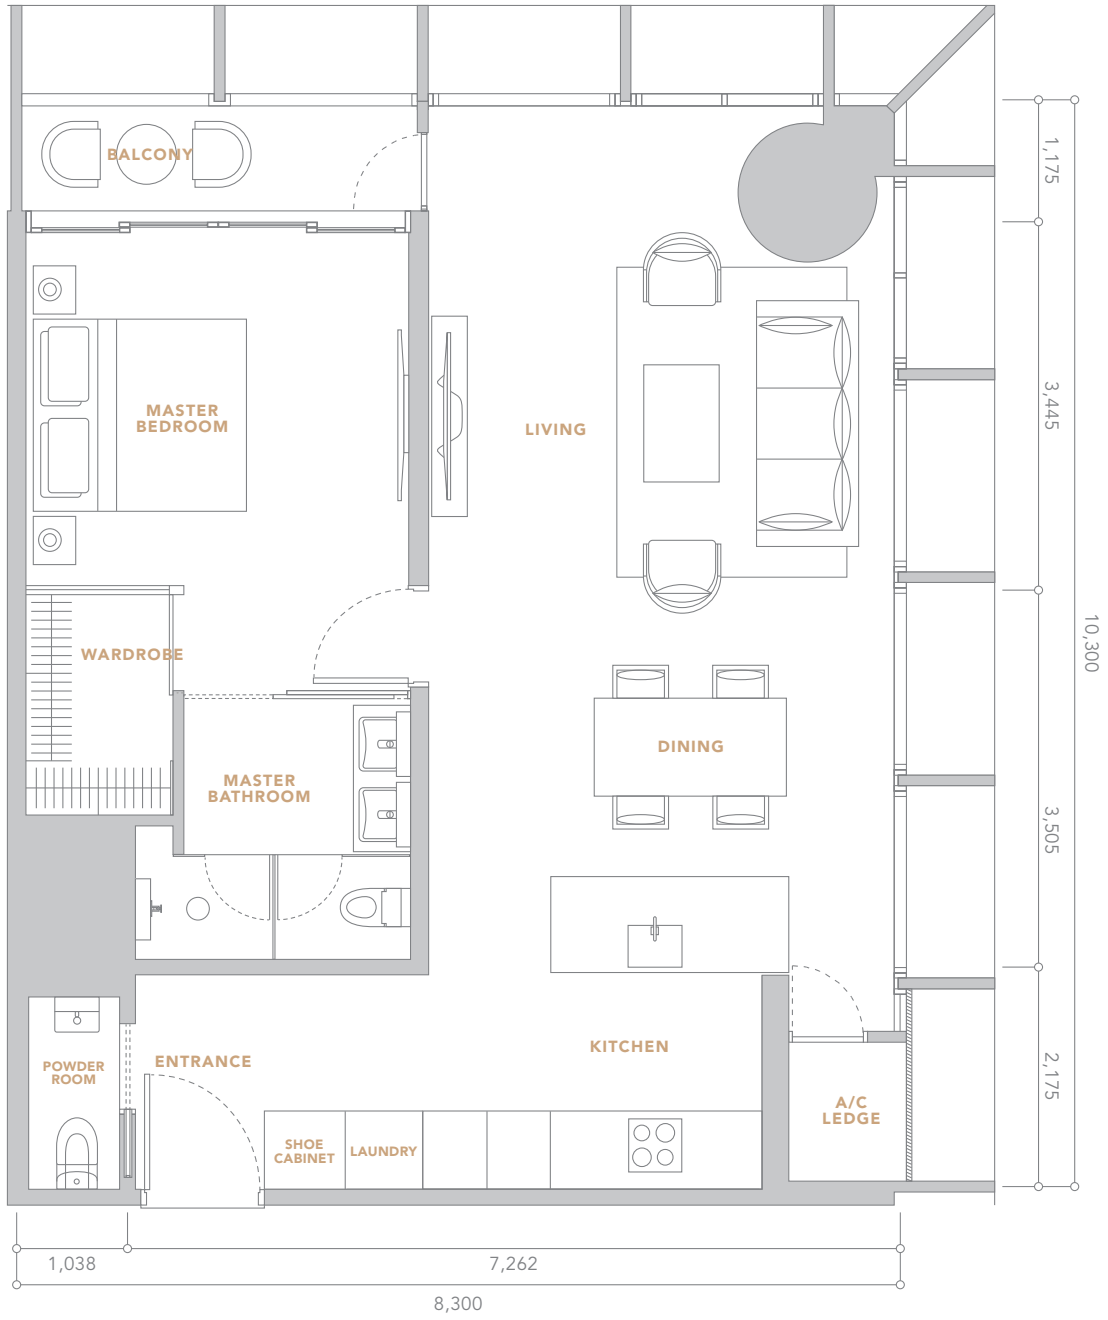

TYPE A1

1 BEDROOM
69 SQ.M. / 743 SQ.FT.

TYPE A2

1 BEDROOM
84 SQ.M. / 904 SQ.FT.

TYPE B1

1+1 BEDROOM
69 SQ.M. / 743 SQ.FT.

TYPE B2

1+1 BEDROOM
78 SQ.M. / 840 SQ.FT.

TYPE B3

1+1 BEDROOMS
91 SQ.M. / 980 SQ.FT.

TYPE C

2 BEDROOMS
112 SQ.M. / 1,206 SQ.FT.

TYPE D

2+1 BEDROOMS
124 SQ.M. / 1,335 SQ.FT.