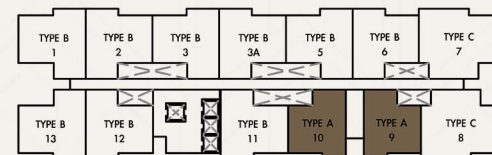

# Unit Floor Plan

## Type A

1000sq ft

**3 BEDROOMS | 2 BATHROOMS**

**BLOCK A : 167 Units**

**BLOCK B : 50 Units**

**Total Units : 217 Units**

**BLOCK B**

**FACILITIES**

**BLOCK A**

## Type B

1150sq ft

4 BEDROOMS | 2 BATHROOMS

BLOCK A : 252 Units

BLOCK B : 263 Units

Total Units : 515 Units

BLOCK B

FACILITIES