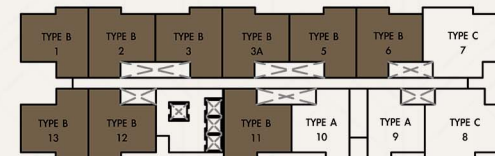

# Unit Floor Plan

## Type B

1150sq ft

4 BEDROOMS | 2 BATHROOMS

BLOCK A : 252 Units

BLOCK B : 263 Units

Total Units : 515 Units

BLOCK B

FACILITIES