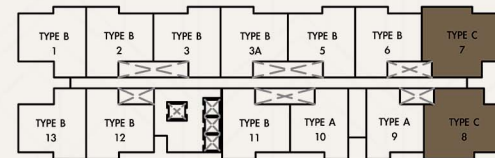

# Unit Floor Plan

## Type C

1500sq ft

4+1 BEDROOMS | 3 BATHROOMS

BLOCK A : 27 Units

BLOCK B : 57 Units

Total Units : 84 Units

BLOCK B

FACILITIES