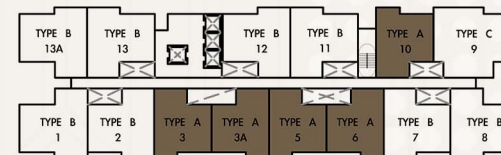

# Unit Floor Plan

## Type A

1000sq ft

**3 BEDROOMS | 2 BATHROOMS**

**BLOCK A : 167 Units**

**BLOCK B : 50 Units**

**Total Units : 217 Units**

**BLOCK B**

**FACILITIES**

**BLOCK A**

## Type B

1150sq ft

4 BEDROOMS | 2 BATHROOMS

BLOCK A : 252 Units

BLOCK B : 263 Units

Total Units : 515 Units

BLOCK B

FACILITIES