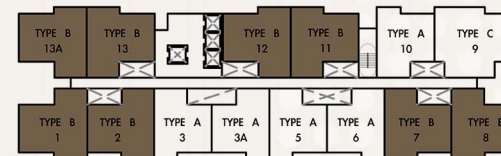

# Unit Floor Plan

## Type B

1150sq ft

4 BEDROOMS | 2 BATHROOMS

BLOCK A : 252 Units

BLOCK B : 263 Units

Total Units : 515 Units

BLOCK B

FACILITIES