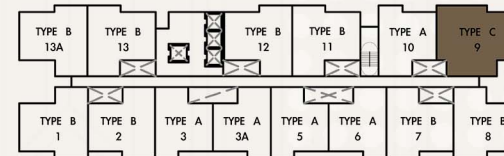

# Unit Floor Plan

## Type C

1500sq ft

4+1 BEDROOMS | 3 BATHROOMS

BLOCK A : 27 Units

BLOCK B : 57 Units

Total Units : 84 Units

BLOCK B

FACILITIES