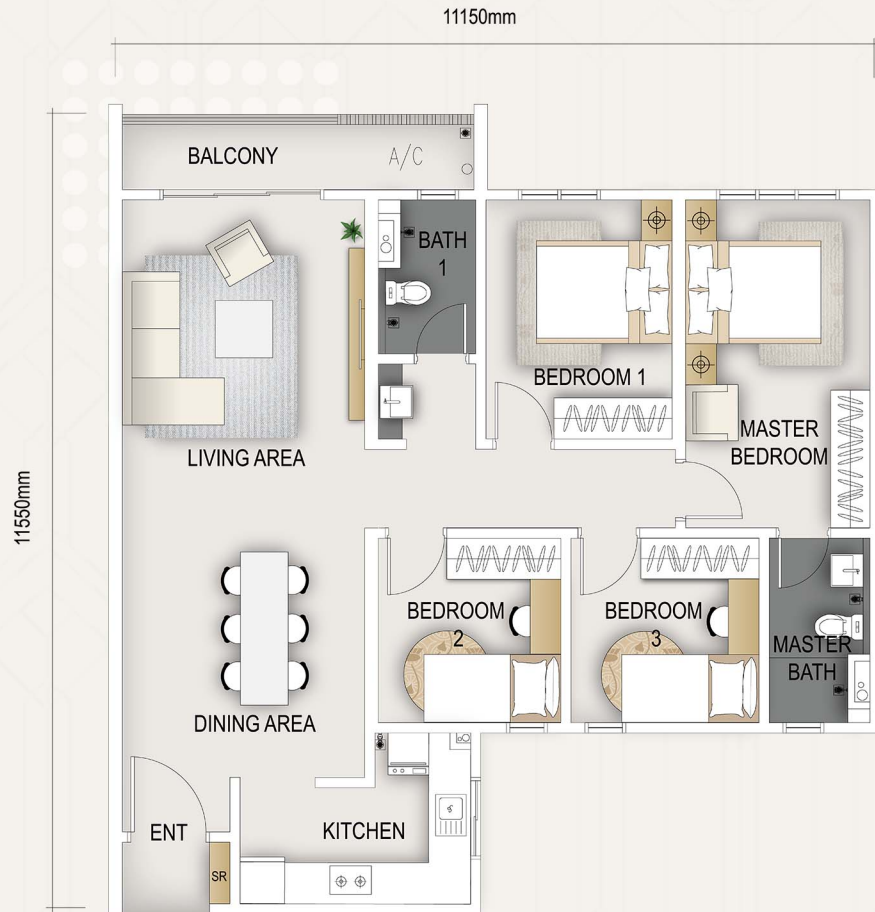

# Unit Floor Plan

## Type A

1000sq ft

**3 BEDROOMS | 2 BATHROOMS**

**BLOCK A : 167 Units**

**BLOCK B : 50 Units**

**Total Units : 217 Units**

**BLOCK B**

**FACILITIES**

## Type B

1150sq ft

4 BEDROOMS | 2 BATHROOMS

BLOCK A : 252 Units

BLOCK B : 263 Units

Total Units : 515 Units

BLOCK B

FACILITIES